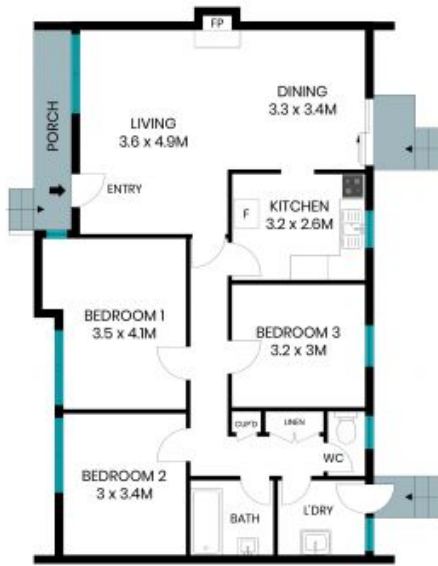

7 Mentha Place
Rivett

Site Plan

The site plan and floor plan are not to scale; measurements are indicative and in metres. Bushes and trees are placed for illustration purposes. Plans should not be relied on. Interested parties should make and rely on their own enquiries. All other information provided has been collected from reliable sources but cannot be guaranteed for accuracy.