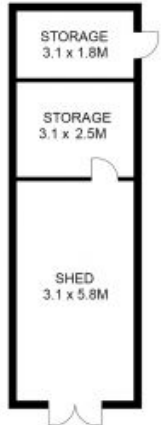

FIRST FLOOR