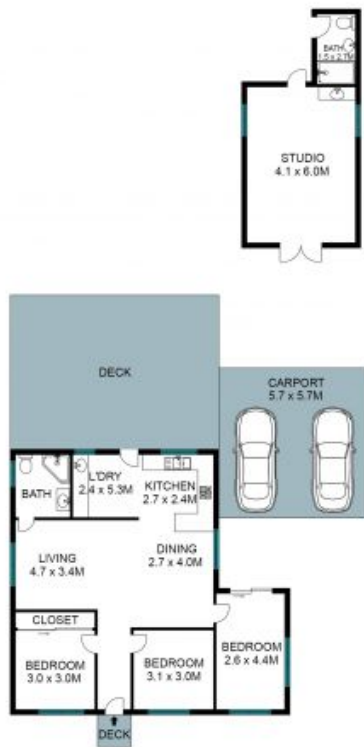

FLOOR PLAN

SITE PLAN

1 Kareelah Avenue, Berkeley Vale