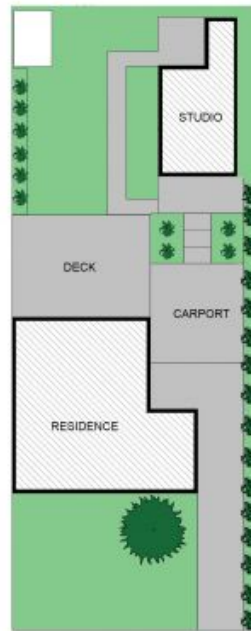

SITE PLAN

1 Kareelah Avenue, Berkeley Vale