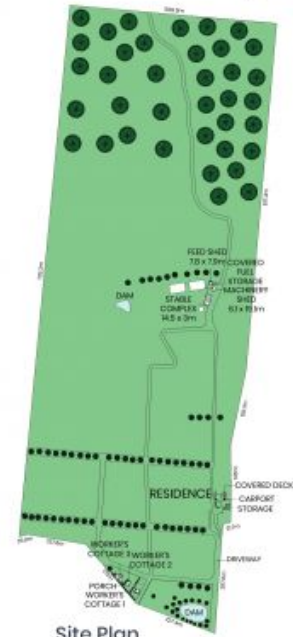

STONE

1640 George Downes Drive Kulnura, NSW 9 7 8

"Tartan Fields" - Central Coast Hinterland

An incredible once in a lifetime opportunity presents itself with the listing of the renowned premier broodmare stud "Tartan Fields" strategically located in a serene and picturesque part of the Central Coast Hinterland.

Price: Expressions Of Interest

Scott Wall
0413 965 616

Shaun Coffey
0417400556

Worker's Cottage 1

Residence

Worker's Cottage 3

Worker's Cottage 2

Site Plan

The site plan and floor plan are not to scale; measurements are indicative and in metres. Bushes and trees are placed for illustration purposes. Plans should not be relied on. Interested parties should make and rely on their own enquiries. All other information provided has been collected from reliable sources but cannot be guaranteed for accuracy.