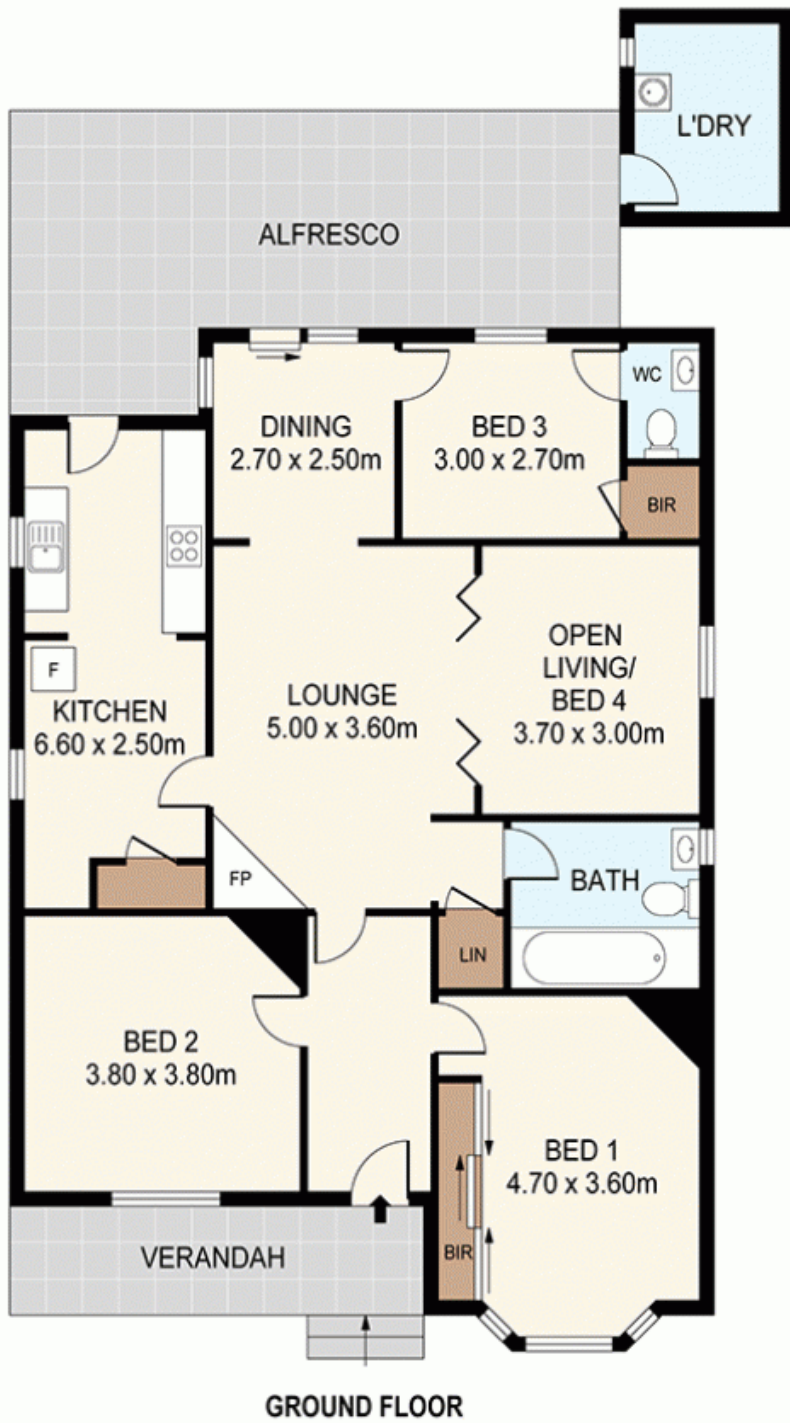

14 Clarence Road Rockdale, NSW

3  2  2 

Federation Beauty

Price: \$750 Per Week
Bond: \$3,000
Available Date: 11/04/2022

James Zahr
0450 888 555

TOTAL AREA - 450sqm

DISCLAIMER: THIS IS FOR ILLUSTRATIVE PURPOSES ONLY. ALL DIMENSIONS ARE APPROXIMATE AND IT DOES NOT CONSTITUTE PART OF ANY LEGAL DOCUMENTS.

ADDRESS:
14 CLARENCE ROAD, ROCKDALE

FLOOR PLAN BY www.sosphotography.com.au