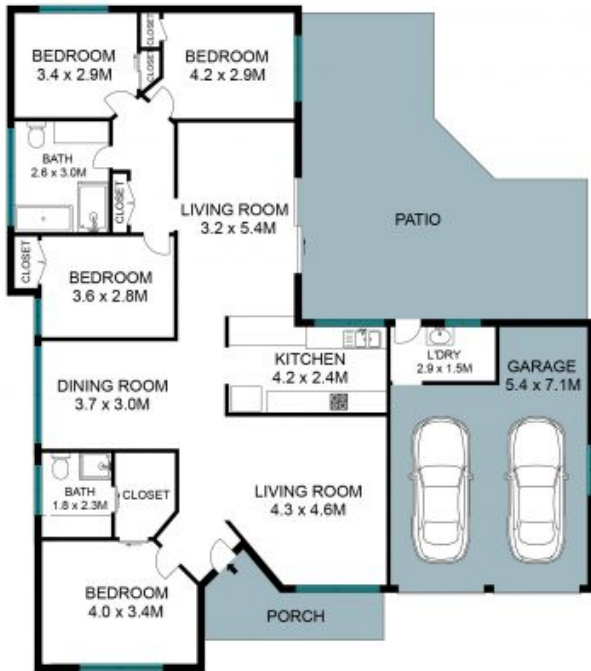

FLOOR PLAN

6 Ramona Street, Berkeley Vale