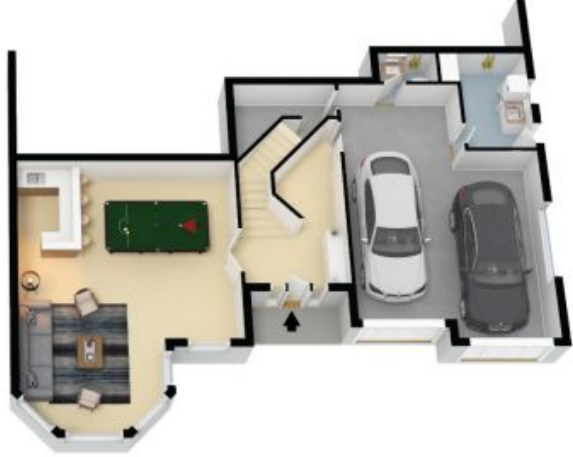

### Majestic family home with water views

This is a truly majestic family home with enough space for family and entertaining on the grandest scale. Positioned in a treasured cul de sac, this executive home features water and sunset views from almost every room including the breathtaking brand new outdoor entertaining area with private screening and room for a pool.

Price: \$1,770,000

**Kathleen Matinlassi**

0407 244 162

Upper Level

Lower Level

Site Plan

The site plan and floor plan are not to scale; measurements are indicative and in metres. Bushes and trees are placed for illustration purposes. Plans should not be relied on. Interested parties should make and rely on their own enquiries. All other information provided has been collected from reliable sources but cannot be guaranteed for accuracy.

Upper Level

Lower Level

The floor plan is not to scale; measurements are indicative and in metres. All features included in this 3D plan are for inspiration purposes only. This is not an exact replica of the property or the position of exterior elements. Plans should not be relied on. Interested parties should make and rely on their own enquiries.