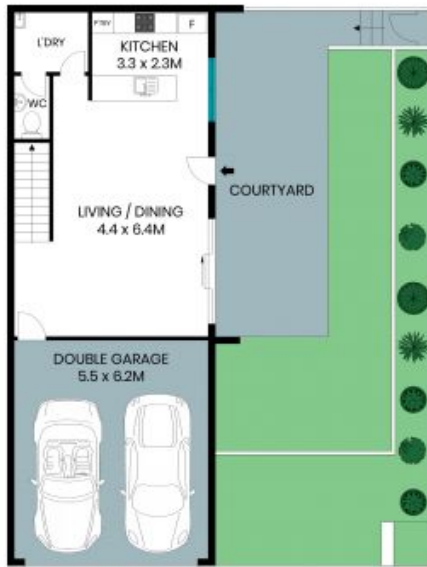

Jess Smith

0410 125 475

16 / 20 Clare Burton Crescent
Franklin

STONE

Ground Floor

First Floor

Second Floor

The site plan and floor plan are not to scale; measurements are indicative and in metres. Bushes and trees are placed for illustration purposes. Plans should not be relied on. Interested parties should make and rely on their own enquiries. All other information provided has been collected from reliable sources but cannot be guaranteed for accuracy.

16/20 Clare Burton Crescent
Franklin

Ground Floor

Second Floor

First Floor

The floor plan is not to scale; measurements are indicative and in metres. All features included in this 3D plan are for inspiration purposes only. This is not an exact replica of the property or the position of exterior elements. Plans should not be relied on. Interested parties should make and rely on their own enquiries.