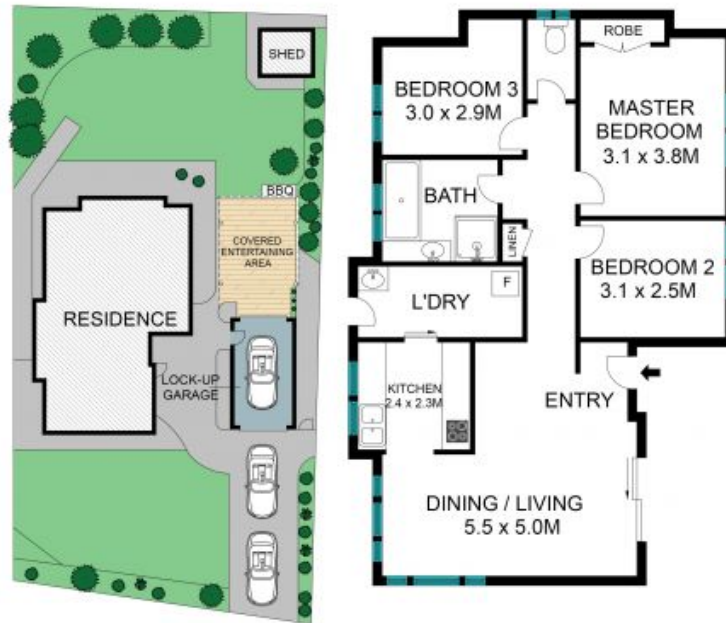

7 Ronda Close Berkeley Vale, NSW

3 

1 

1 

Perfect Place To Start!

Price: \$820,000

**Volkan Akintetik**

0499 830 247

**Abdullah Choudhari**

0401 977 187

7 Ronda Close,  
Berkeley Vale

Site Plan

The site plan and floor plan are not to scale; measurements are indicative and in metres. Bushes and trees are placed for illustration purposes. Plans should not be relied on. Interested parties should make and rely on their own enquiries. All other information provided has been collected from reliable sources but cannot be guaranteed for accuracy.