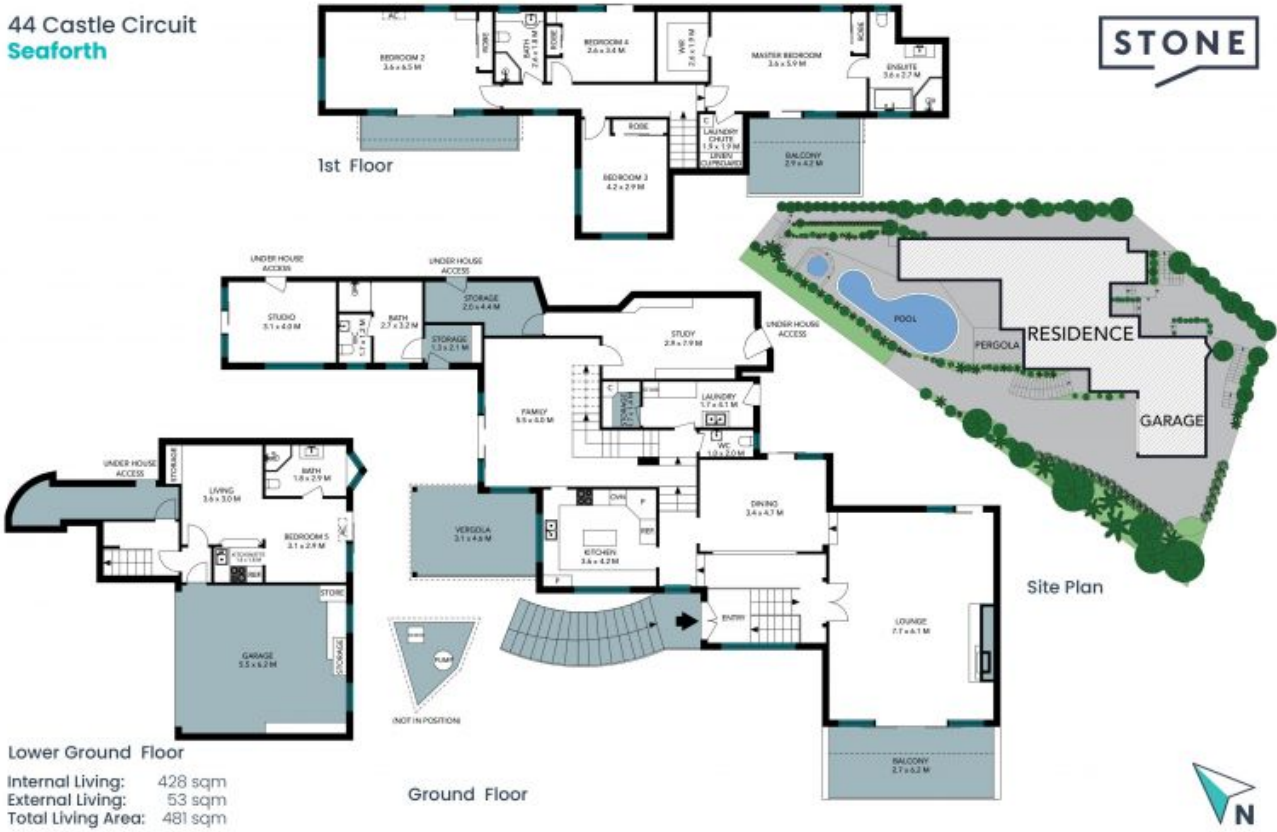

44 Castle Circuit Seaforth, NSW

5

4

2

Family lifestyle package with captivating views

Proudly positioned above Middle Harbour, with captivating views sweeping across the water to the city skyline and along the north shore, this beloved and impeccably-maintained family home offers a spacious, well-resolved floorplan that maximizes enjoyment of the spectacular views on offer and makes the most of indoor/outdoor living in a private and peaceful harbourside setting.

Price: \$4,475,000

Maria Cassarino

0411 818 093

Louise Ashdown

0414 764 108

44 Castle Circuit
Seaforth

Lower Ground Floor

Internal Living: 428 sqm
 External Living: 53 sqm
 Total Living Area: 481 sqm

Ground Floor

The site plan and floor plan are not to scale; measurements are indicative and in metres. Bushes and trees are placed for illustration purposes. Plans should not be relied on. Interested parties should make and rely on their own enquiries. All other information provided has been collected from reliable sources but cannot be guaranteed for accuracy.

44 Castle Circuit
Seaforth

Internal Living: 428 sqm
External Living: 53 sqm
Total Living Area: 481 sqm

Lower Ground Floor

Ground Floor

The floor plan is not to scale; measurements are indicative and in metres. All features included in this 3D plan are for inspiration purposes only. This is not an exact replica of the property or the position of exterior elements. Plans should not be relied on. Interested parties should make and rely on their own enquiries.