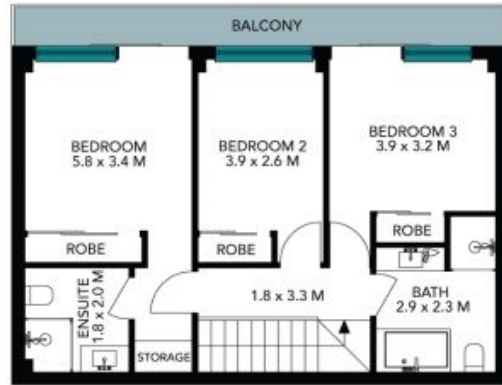

(NOT IN POSITION)

Upper Level