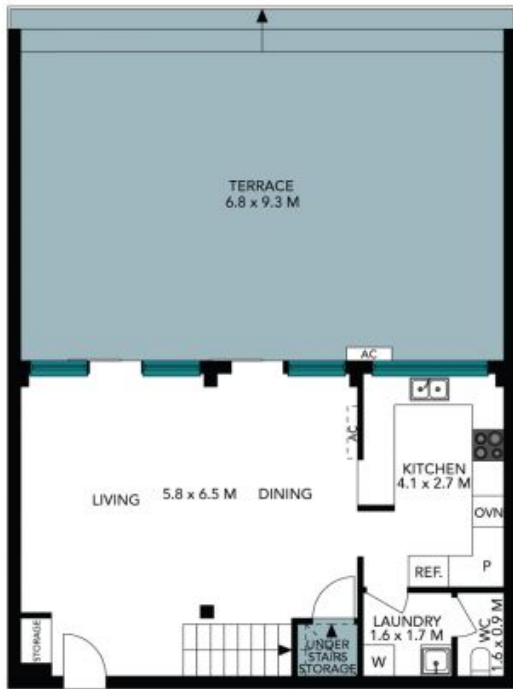

9/55 The Crescent
Manly

Lower Level