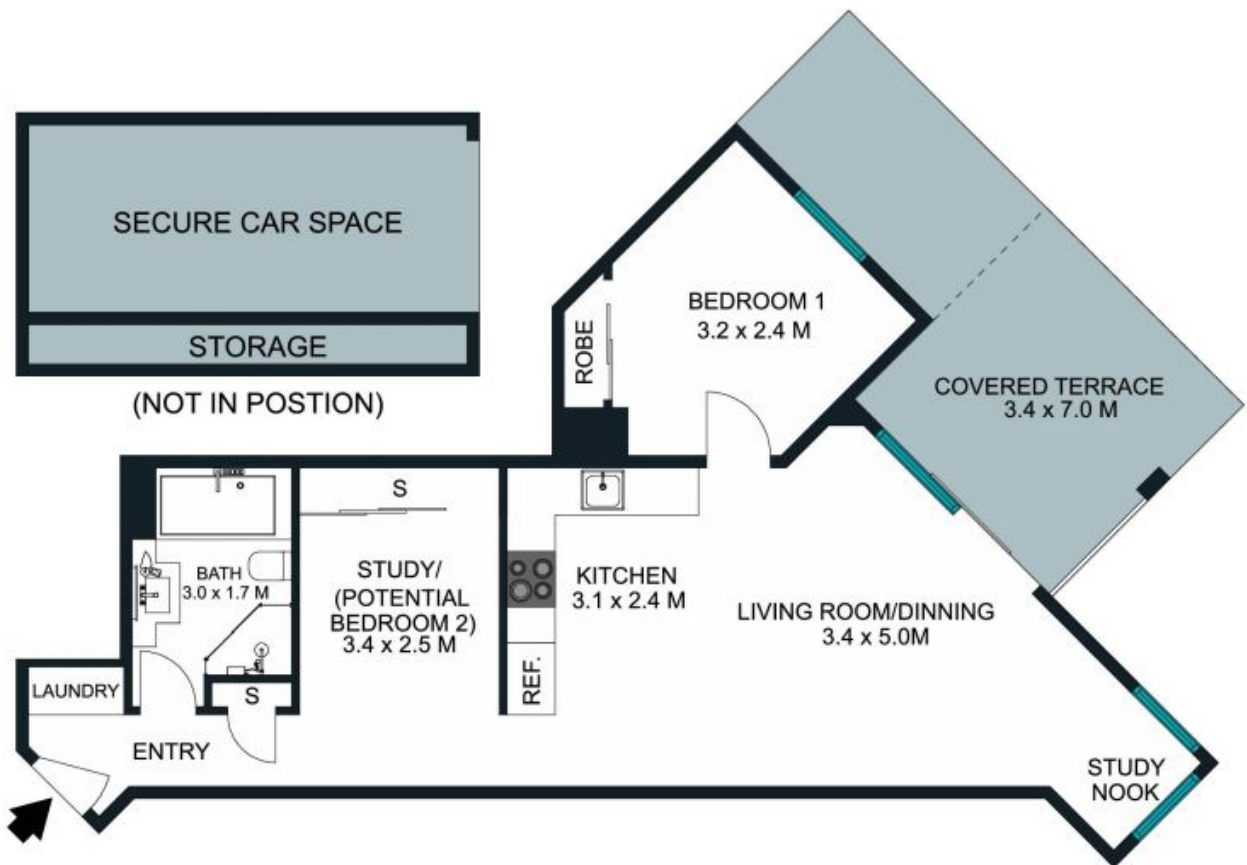

4/10 Darley Road Manly, NSW 1 [bed icon] 1 [kitchen icon] 1 [car icon]

Fully furnished beach pad in the heart of Manly

Step straight out the front door into Manly's iconic lifestyle hub, just minutes to the beach and harbour and set in the exclusive 'Nautica' complex, this executive beach pad blends with stylish comfort, ultimate location & equipped with the finest furniture and utensils.

Price: Holding Deposit Taken
Bond: \$3,500
Available Date: 25/08/2022

Briannah Ferris
02 8962 2200

TOTAL SQM ON TITLE : 105 SQM

Produced by DIAKRIT