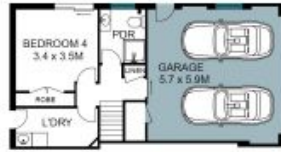

8 Melalea Court Berkeley Vale, NSW 5 3 2

A Home of Grandeur built by Tullipan Homes - 1012sqm block

A quality home built by the highly regarded 'Tullipan Homes', offering luxurious living that gives you an immediate sense of grandeur. Generous proportions, high ceilings and beautifully appointed interiors provide a refined palette of high-quality materials & finishes that create a unified feel. Multiple living zones throughout provide spaces for social gathering and quiet retreat, with a strong emphasis on indoor/outdoor flow and expansive outdoor entertaining. Further enhanced by landscaped gardens providing you ultimate privacy, this home is your own oasis.

Price: Contact Agent

Shanti Santhou
0437787221

8 Melalea Court,
Berkeley Vale

Site Plan

Ground Floor

First Floor

The site plan and floor plan are not to scale; measurements are indicative in meters. Bushes and trees are places for illustration purposes. Plans should not be relied on. Interested parties should make and rely on their own enquiries. All other information provided has been collected from reliable sources but cannot be guaranteed for accuracy.