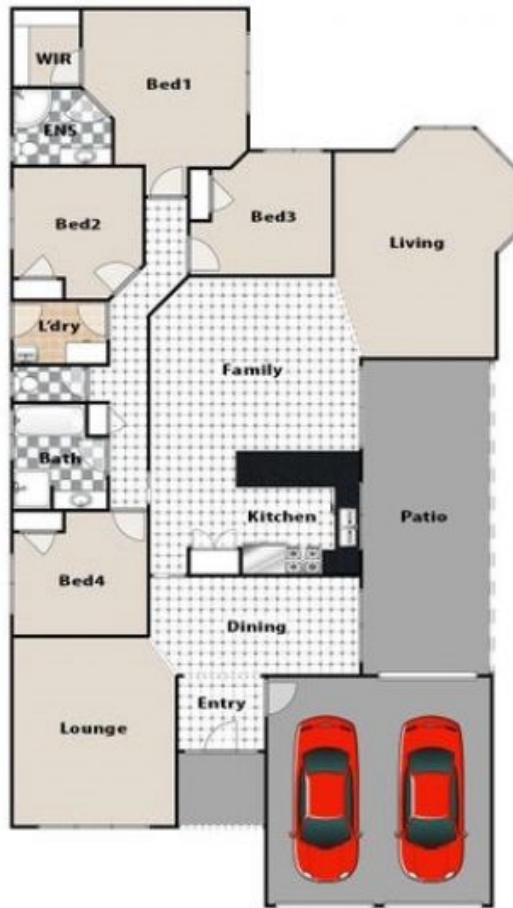

66 O'Dea Road Mount Annan, NSW

4 2 2

Ideal family home

Boasting a fantastic location, within walking distance to Mt Annan Shopping Centre, Leisure Centre and Birriwa Reserve, while being within close proximity to Mount Annan High School, Western Sydney University and bus stops, this home is suited to the growing family.

Price: Deposit Taken!

Available Date: 04/08/2022

Fiona Ivanusa

0418 682 445

66 O'Dea Road, Mt Annan

This floor plan and/or site plan is an approximation for illustration purposes only.
All measurements are approximate and not guaranteed to be exact or to scale.
Interested parties should confirm measurements by their own means.