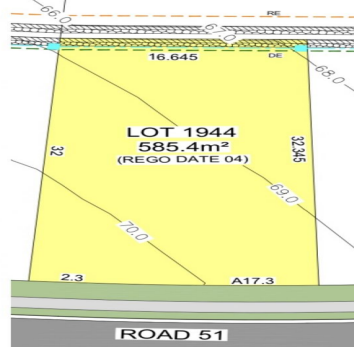

1944 Irrigator Drive North Richmond, NSW

Large block, registering 2023

Price: $641,000

Seize the opportunity to join one of Sydney's fastest growing elite communities. This premium clear vacant parcel is set to register in March 2023.

Stone Real Estate

1300 877 577

Hawkesbury