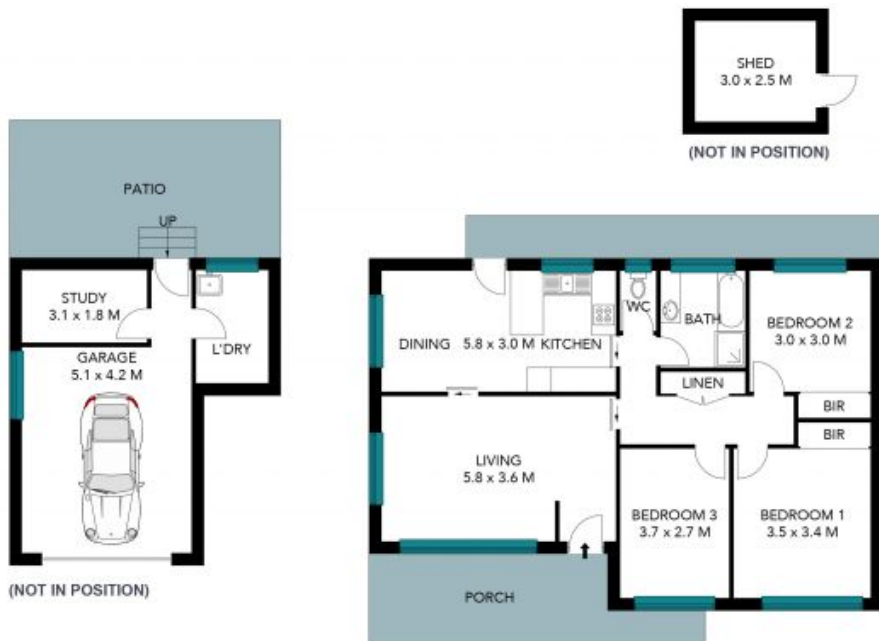

0439 028 748

**Yenson Mui**

0421 882 541

25 Shoobert Crescent, Keiraville

Site Plan

The site plan and floor plan are not to scale; measurements are indicative and in metres. Bushes and trees are placed for illustration purposes. Plans should not be relied on. Interested parties should make and rely on their own enquiries. All other information provided has been collected from reliable sources but cannot be guaranteed for accuracy.