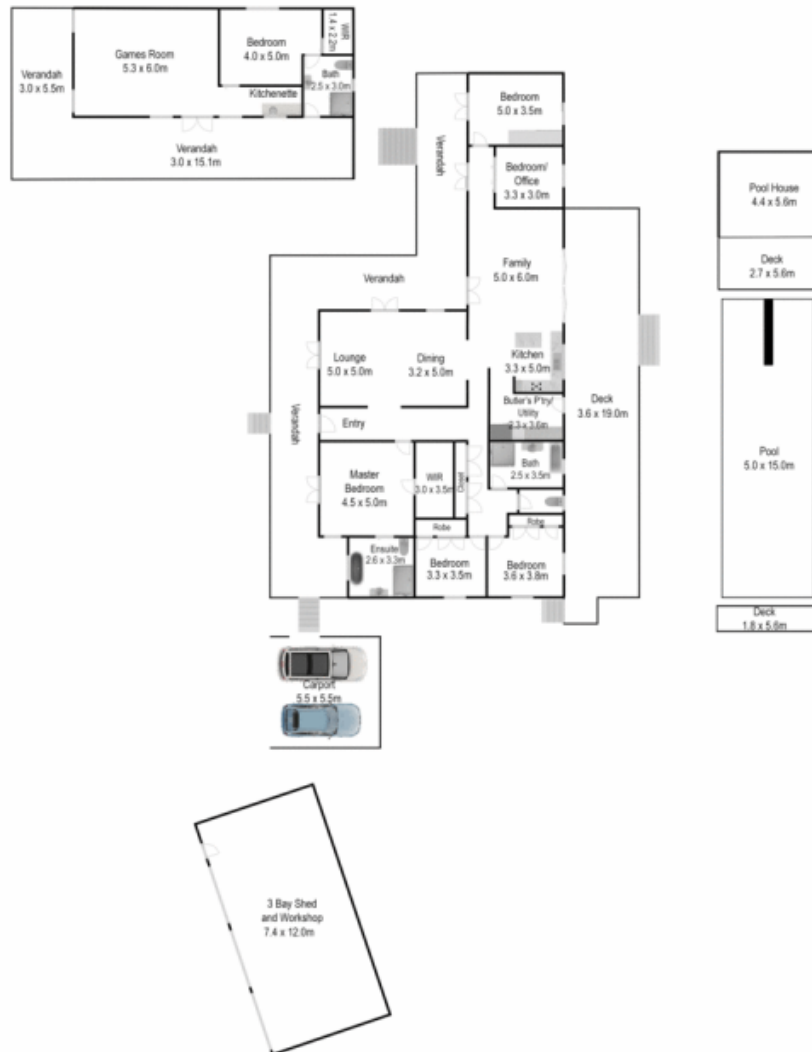

35 Nullamanna Road, Camp Mountain

Whilst every attempt has been made to ensure accuracy, floor plans are representative and should be used as a guide only

1.67ha with DAM
POOL and LANDSCAPED GARDENS
MOUNTAIN VIEWS