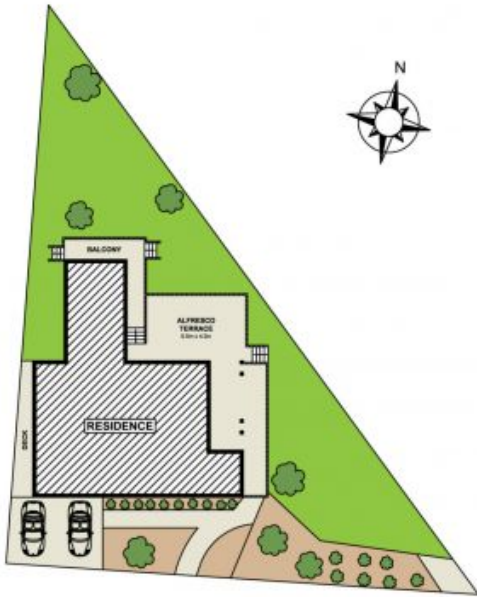

1 George Street Greenwich, NSW

5 

2 

2 

Sold by Bernadette Hayes & Vincent McGrath

Peninsula Gem

Price:

Contact Agent

Bernadette Hayes

0431 558 505

Bernadette Hayes

0431 558 505

SITE PLAN

GROUND LEVEL

LEVEL 1

1 George Street, Greenwich

Measurements are approximate. Not to scale. Illustrative purposes only. Open2view does not take any responsibility for any information supplied.