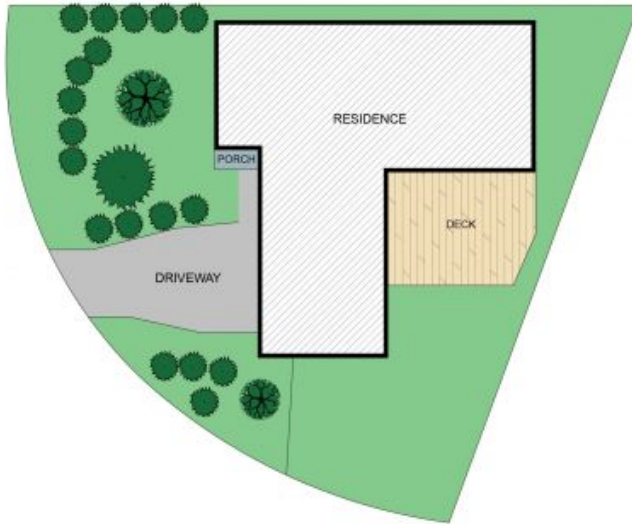

18 Matthew Circuit Mardi, NSW

4 2 2

### 4 Bedroom Home in Dress Circle Location!

**Price:** \$898,000

Positioned in a prestigious location, this single level family home is set on an impressive 641sqm block.

**Alyce Lewis**

0423 950 626

Site Plan

The site plan and floor plan are not to scale; measurements are indicative in meters. Bushes and trees are places for illustration purposes. Plans should not be relied on. Interested parties should make and rely on their own enquiries. All other information provided has been collected from reliable sources but cannot be guaranteed for accuracy.