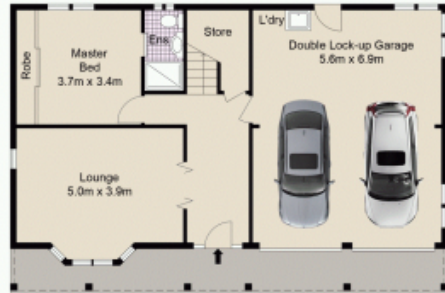

Price: Auction

Stone Beecroft | Castle

02 8866 1500  
Hill | Epping

First Floor

Ground Floor

9 Jupp Place, Eastwood  
All dimensions are approximate and should only be used as a guide.