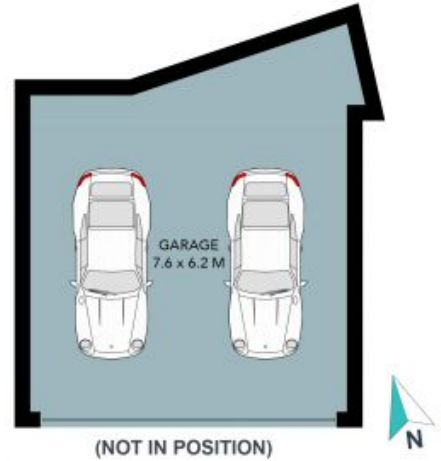

# 43/16-20 Keira Street, Wollongong

The site plan and floor plan are not to scale; measurements are indicative and in metres. Bushes and trees are placed for illustration purposes. Plans should not be relied on. Interested parties should make and rely on their own enquiries. All other information provided has been collected from reliable sources but cannot be guaranteed for accuracy.