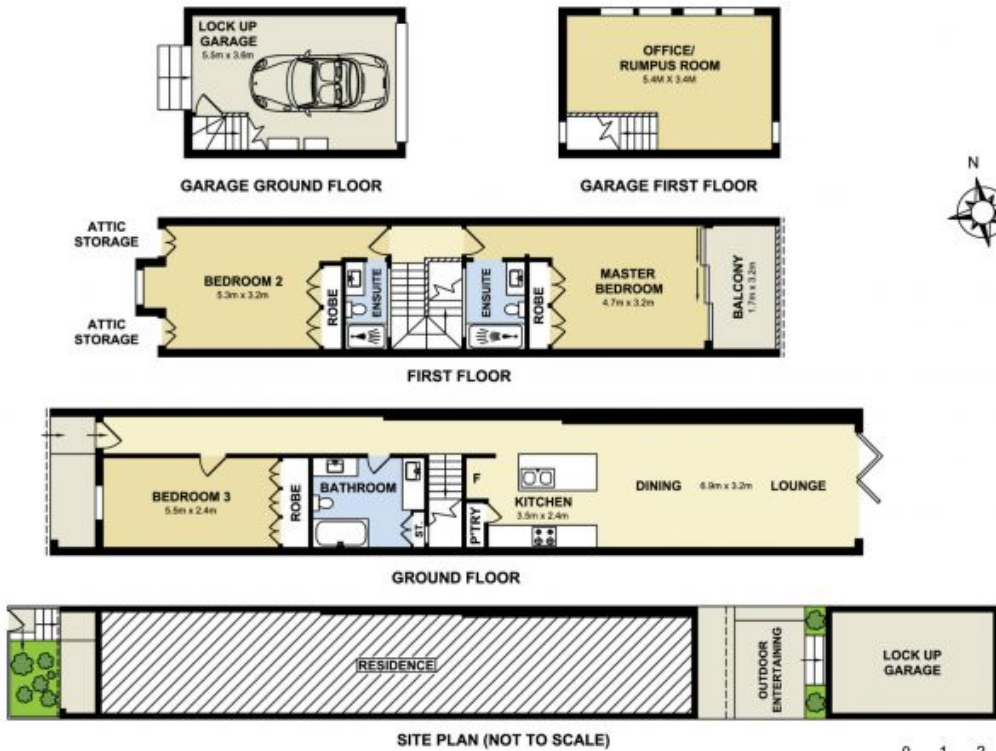

37 Young Street, Annandale