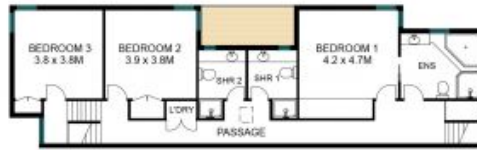

2/181 Lakedge Avenue Berkeley Vale, NSW

No strata fees waterfront duplex

Price: \$868,000

Volkan Akintetik

0499 830 247

Reece Caira

0431 013 342

2/181 Lakedge Avenue,
Berkeley Vale

Upper Level

Lower Level

The site plan and floor plan are not to scale; measurements are indicative in meters. Bushes and trees are places for illustration purposes. Plans should not be relied on. Interested parties should make and rely on their own enquiries. All other information provided has been collected from reliable sources but cannot be guaranteed for accuracy.