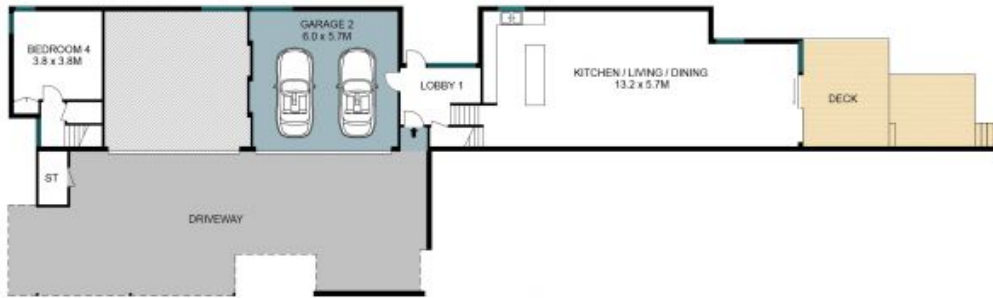

2/181 Lakedge Avenue Berkeley Vale, NSW

No strata fees waterfront duplex

Price: \$868,000

Volkan Akintetik

0499 830 247

Reece Caira

0431 013 342

2/181 Lakedge Avenue,
Berkeley Vale

Upper Level

Lower Level

The site plan and floor plan are not to scale; measurements are indicative in meters. Bushes and trees are places for illustration purposes. Plans should not be relied on. Interested parties should make and rely on their own enquiries. All other information provided has been collected from reliable sources but cannot be guaranteed for accuracy.