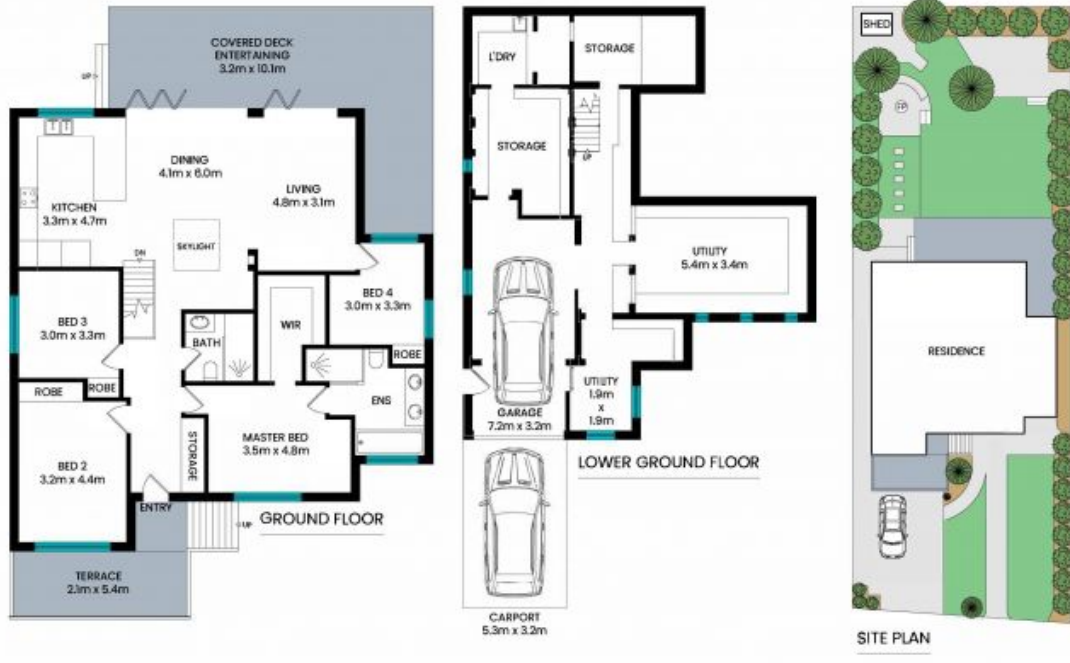

11 Moola Parade Chatswood, NSW

Effortless home for family life and entertaining

Entertainer's haven

Matt Payne

0435 825 242

Ryan Woo

0410 884 680

The site plan and floor plan are not to scale; measurements are indicative and in meters. Bushes and trees are placed for illustration purposes. Plans should not be relied on. Interested parties should make and rely on their own enquiry. All other information provided has been collected from reliable sources but cannot be guaranteed for accuracy