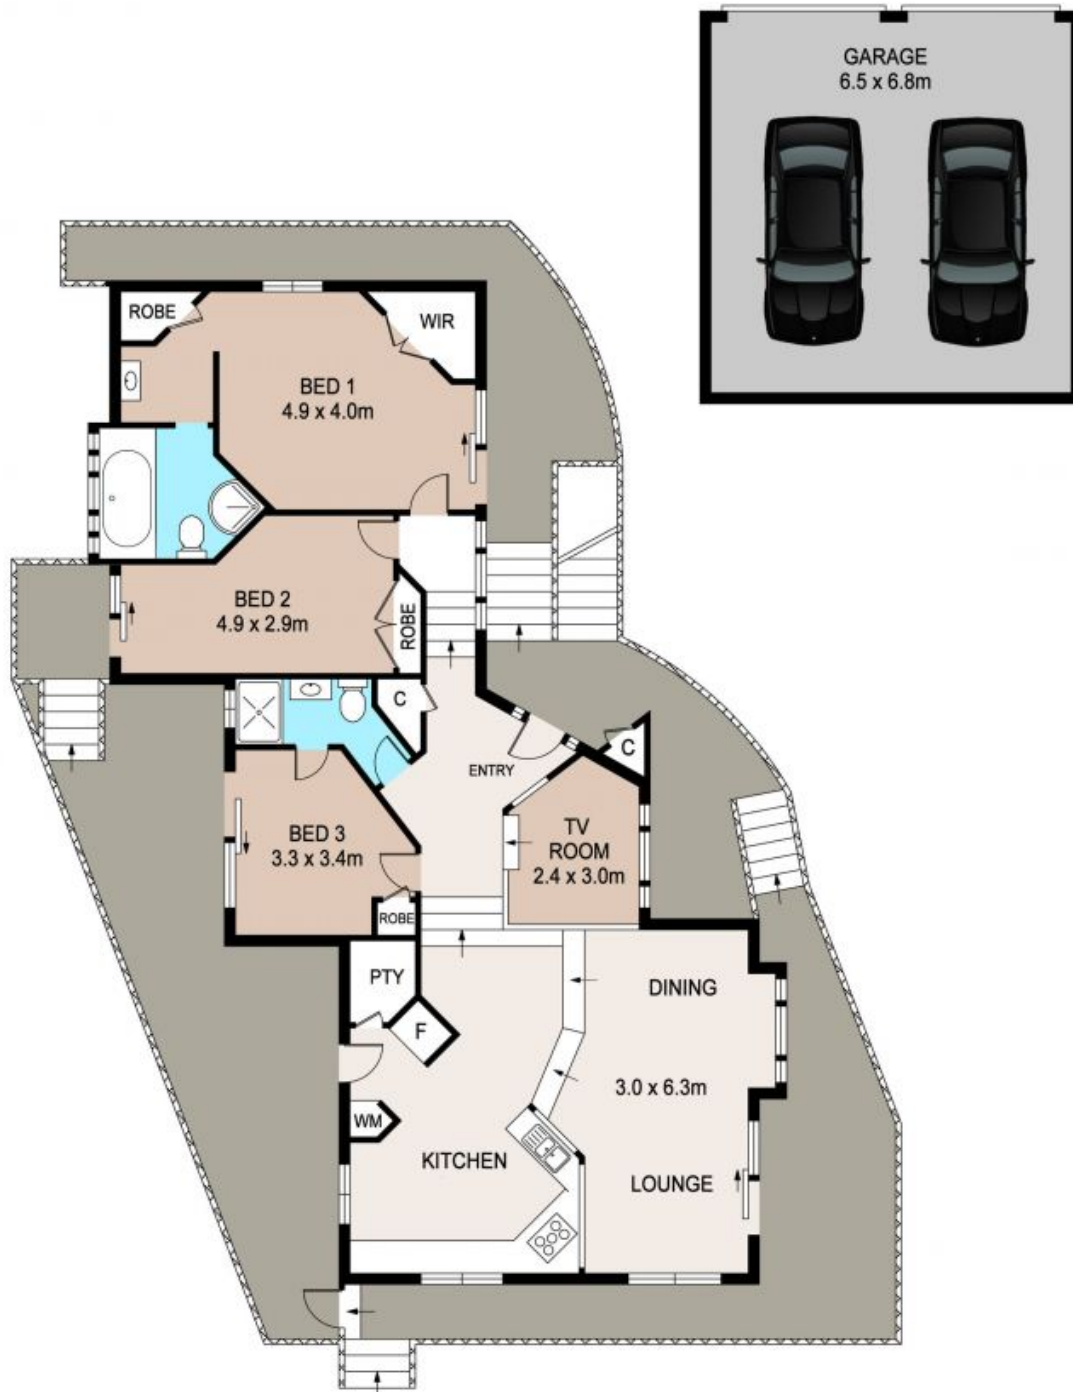

84 LAWSON PARADE, LEURA

DISCLAIMER

PLANS SHOWN ARE FOR MARKETING PURPOSES ONLY. ALL DIMENSIONS ARE APPROXIMATE AND NOT TO SCALE. THEY ARE SUBJECT TO ERRORS AND INACCURACIES AND NO LIABILITY WILL BE ACCEPTED. INTERESTED PARTIES SHOULD MAKE THEIR OWN INQUIRES.