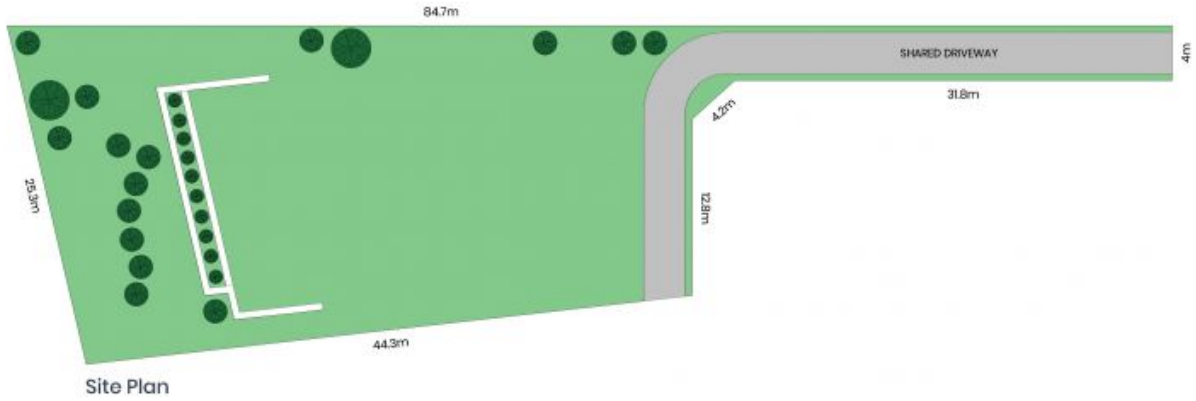

Create memories that will be cherished for a lifetime. With endless space for adventure, your family can enjoy pi...

Price: Price Guide \$450,000

Scott Wall

0413 965 616

Lifestyle Central Coast

02 4315 2922

Land Area: 1,210sqm

The site plan and floor plan are not to scale; measurements are indicative and in metres. Bushes and trees are placed for illustration purposes. Plans should not be relied on. Interested parties should make and rely on their own enquiries. All other information provided has been collected from reliable sources but cannot be guaranteed for accuracy.