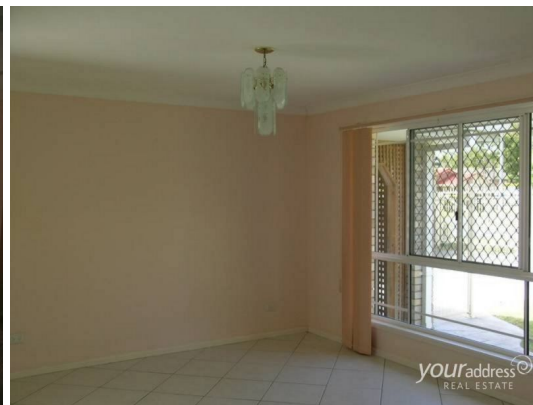

youraddress®
REAL ESTATE