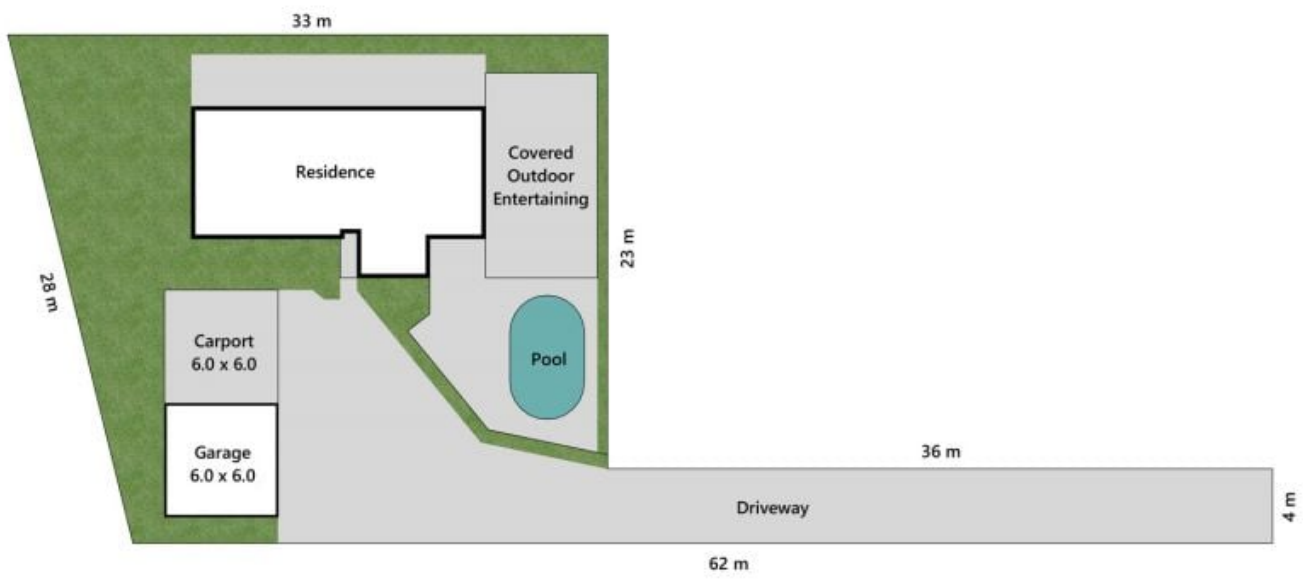

Lot Area | 944 m²