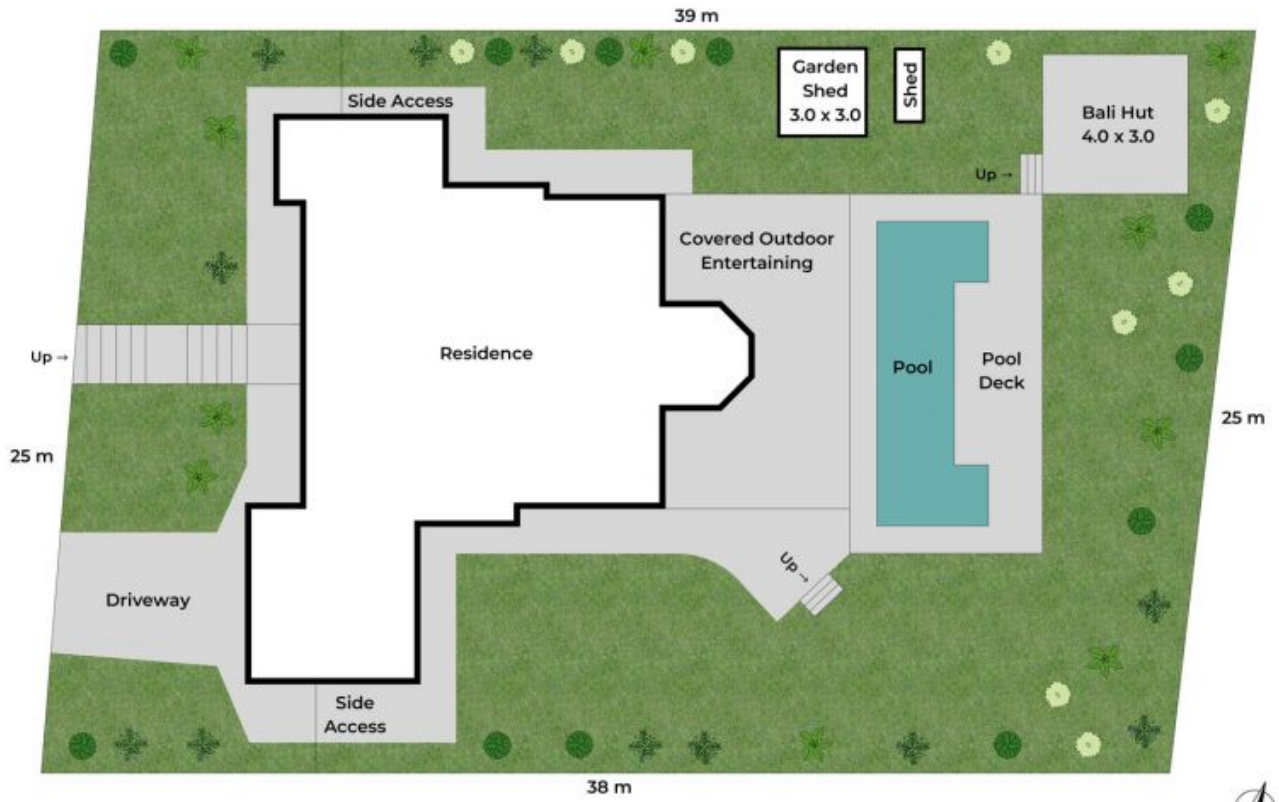

Lot Area | 1,000 m²