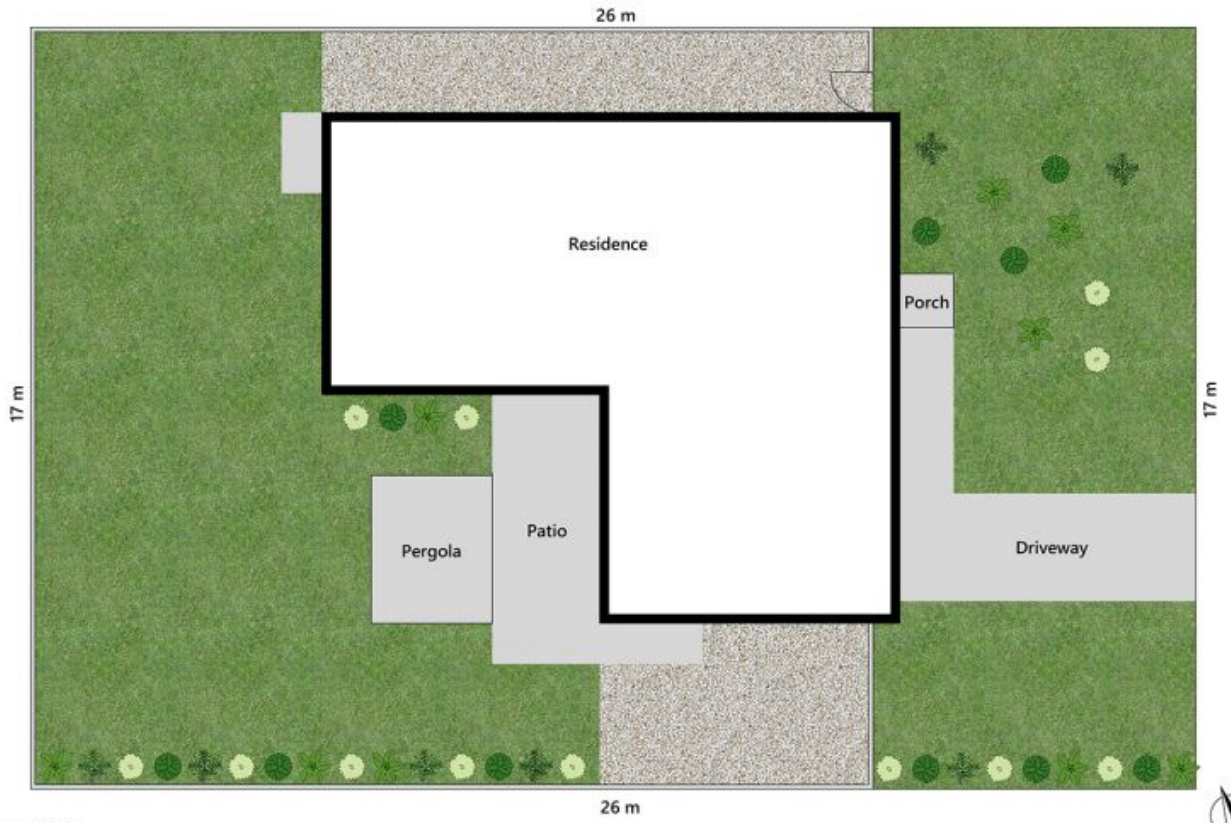

Lot Area | 450 m²