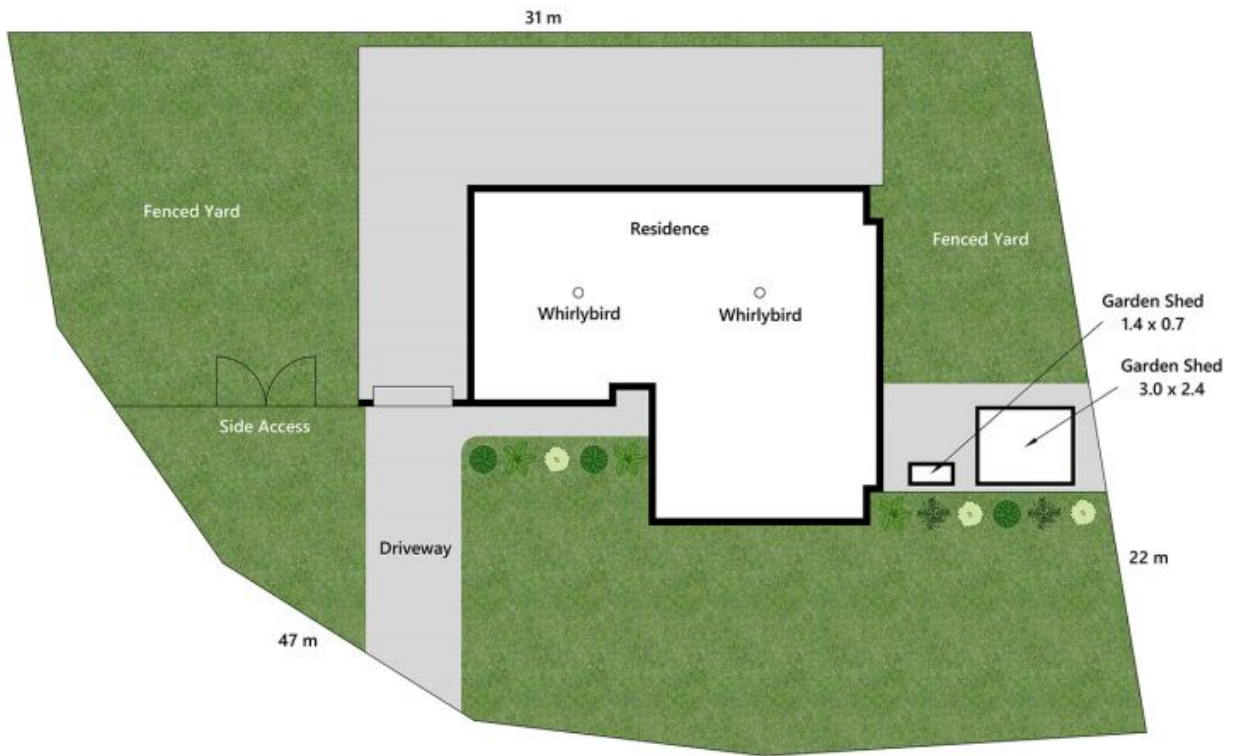

Lot Area | 600 m²