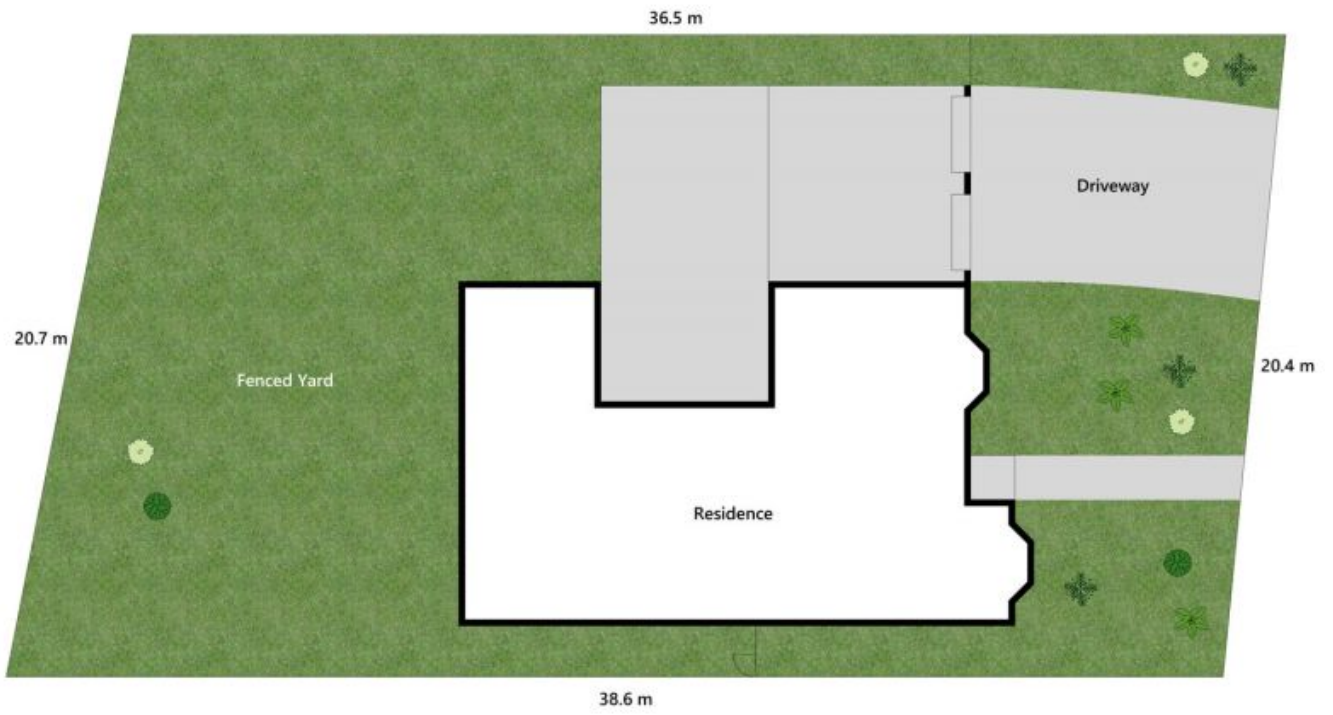

Lot Area | 770 m²