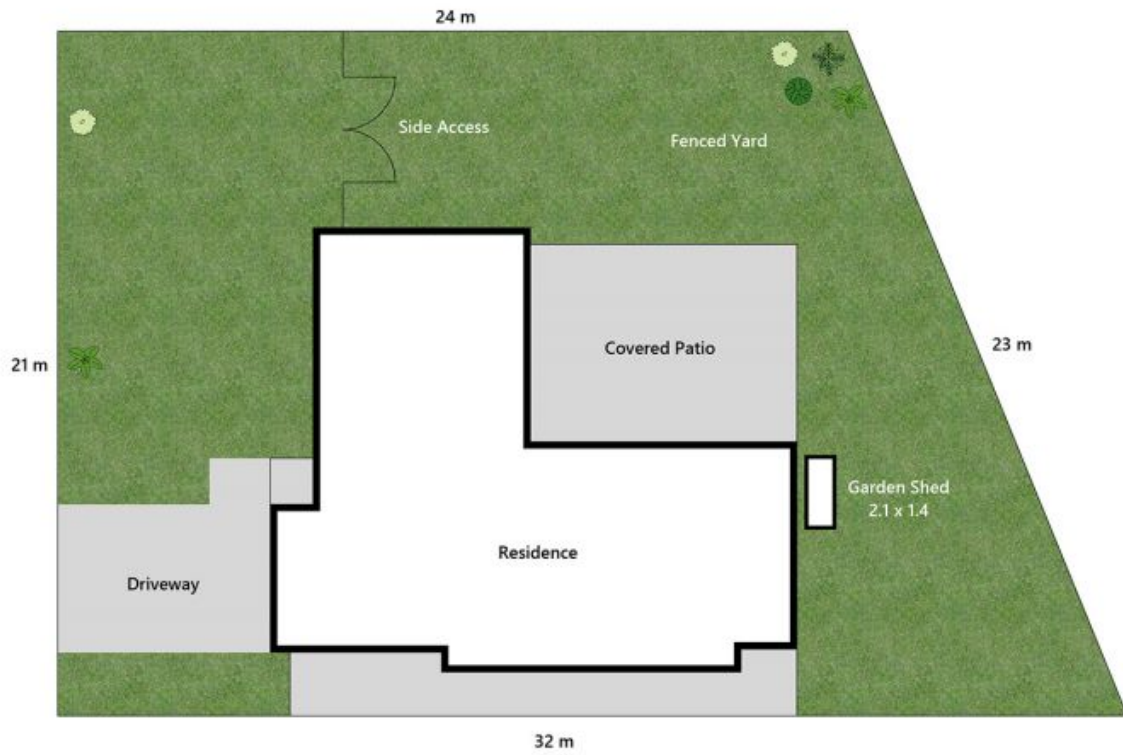

Lot Area | 603 m²