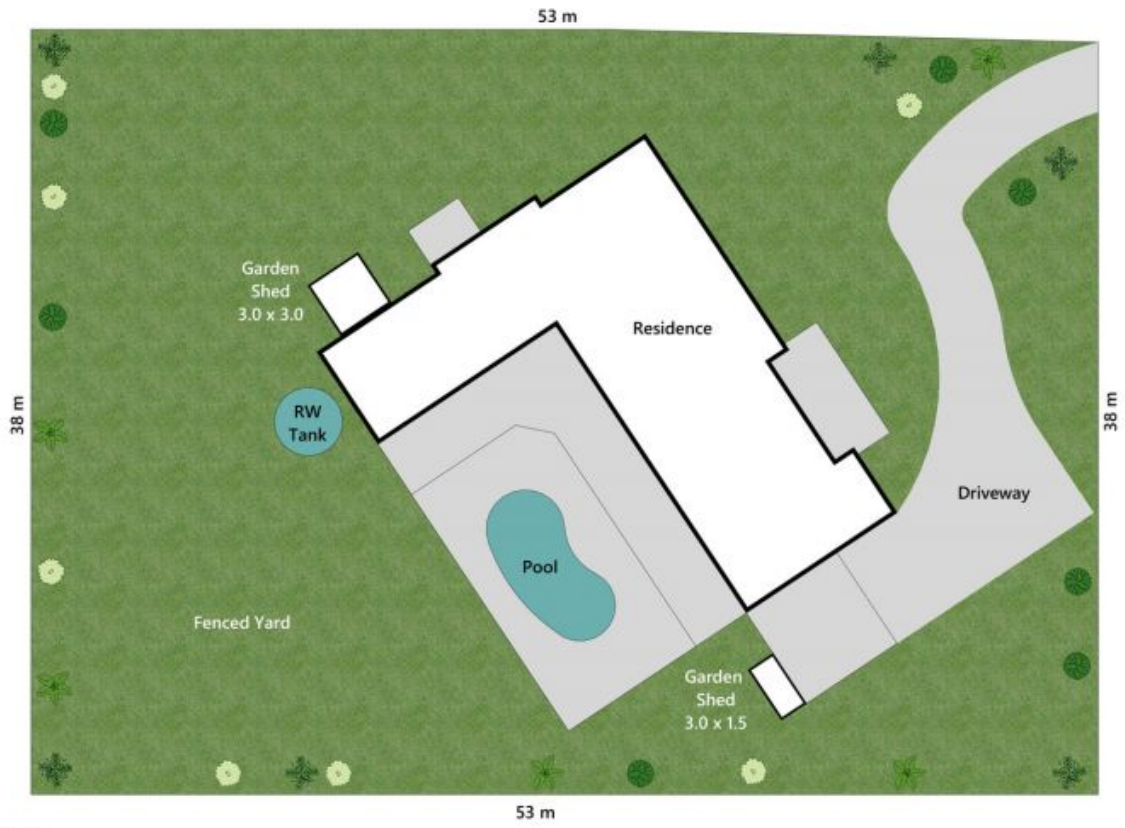

Lot Area | 2,080 m²