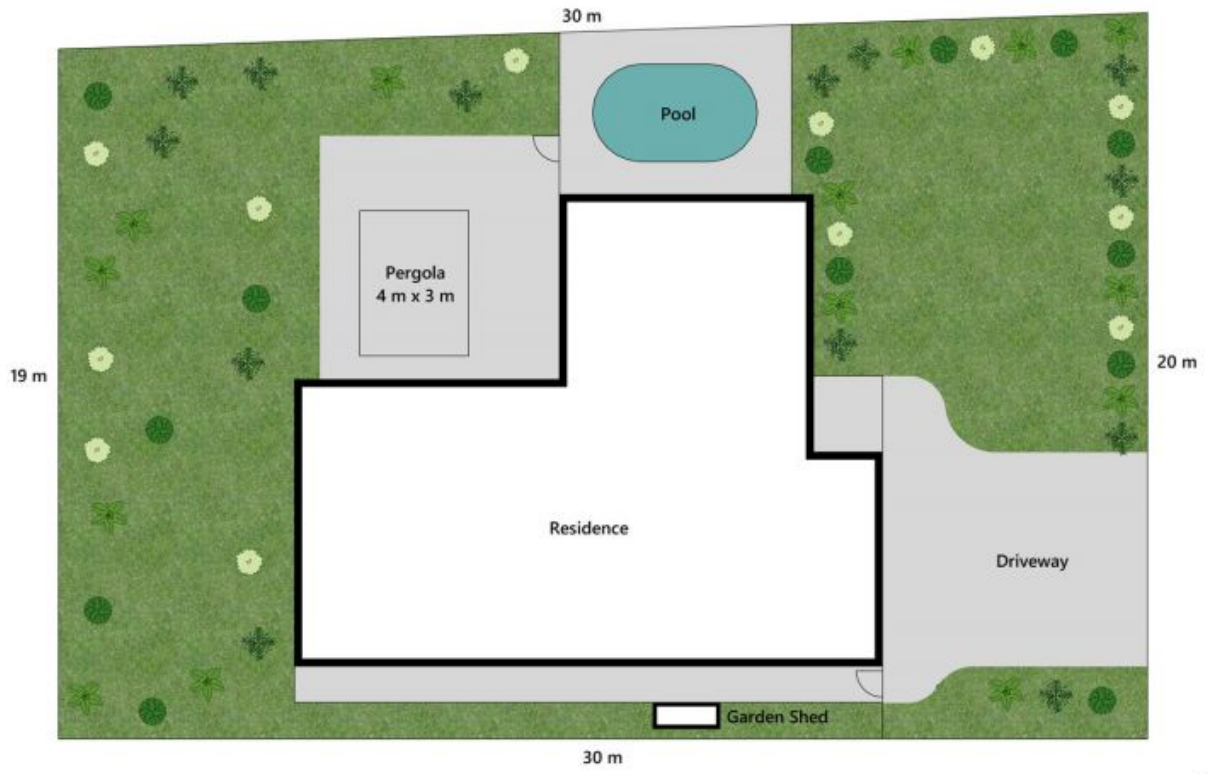

Lot Area | 585 m²