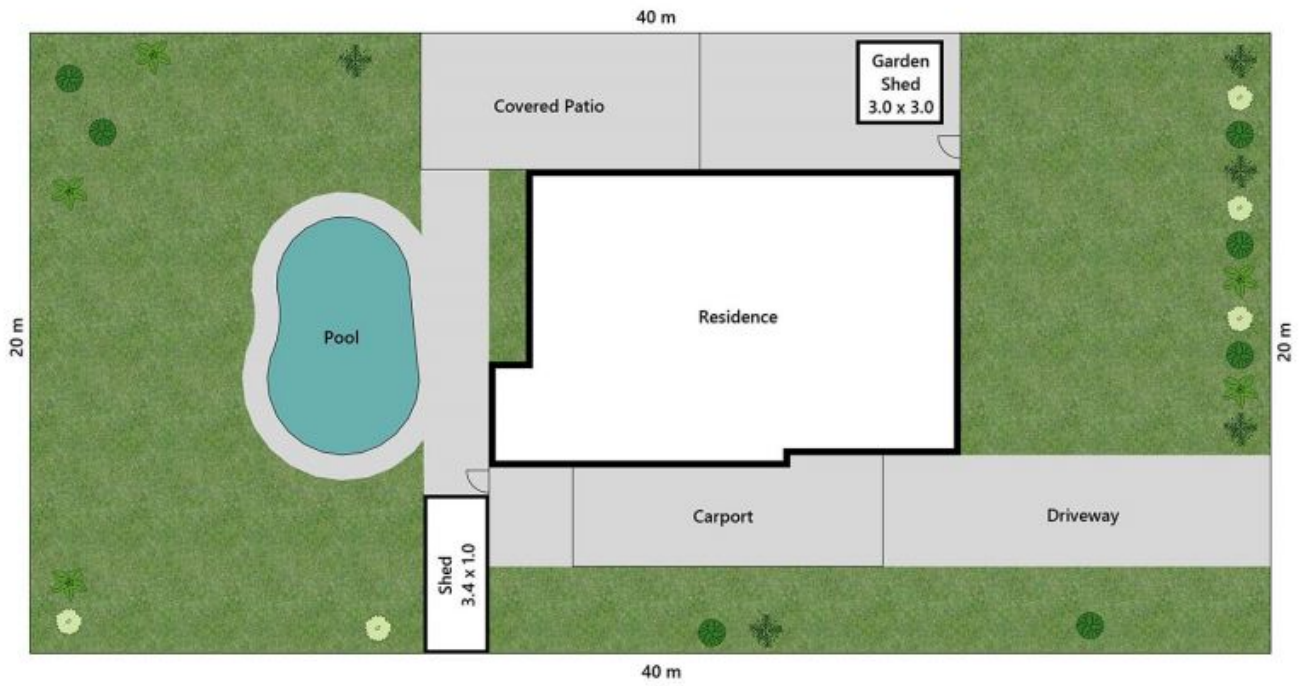

Lot Area | 809 m²