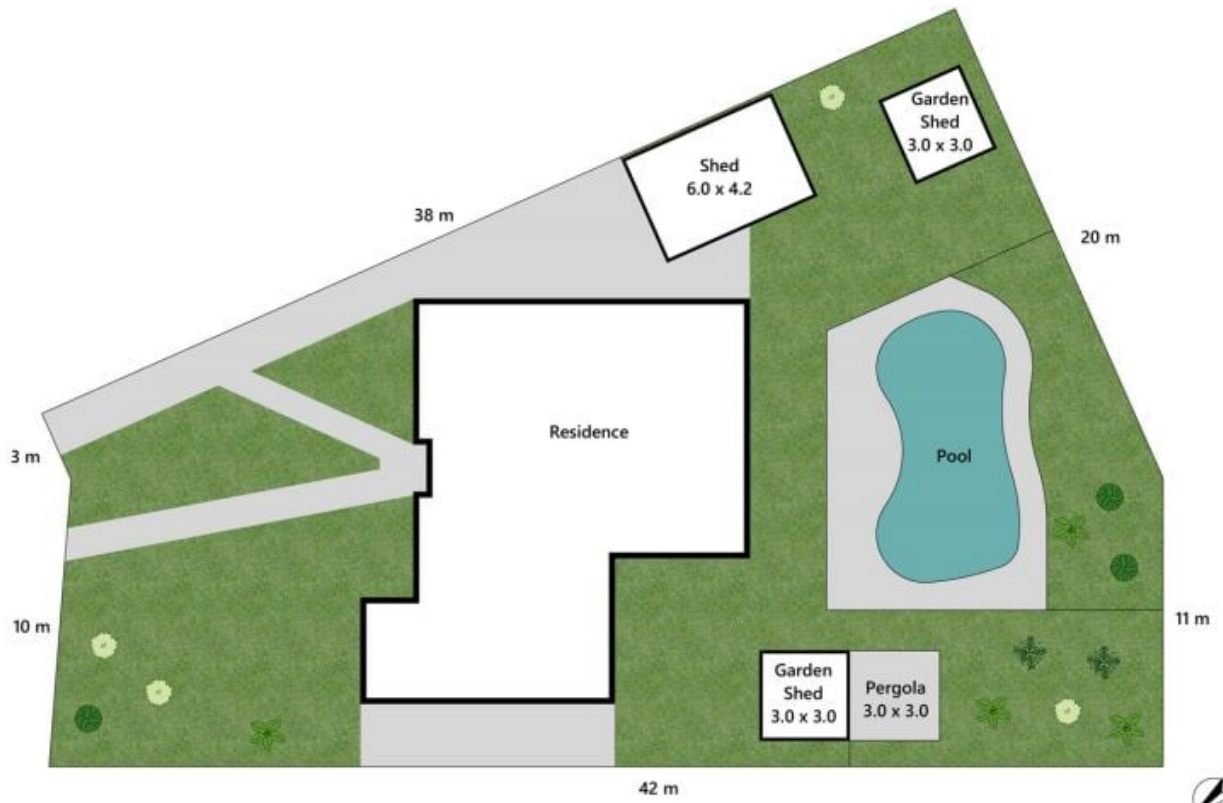

Lot Area | 890 m²