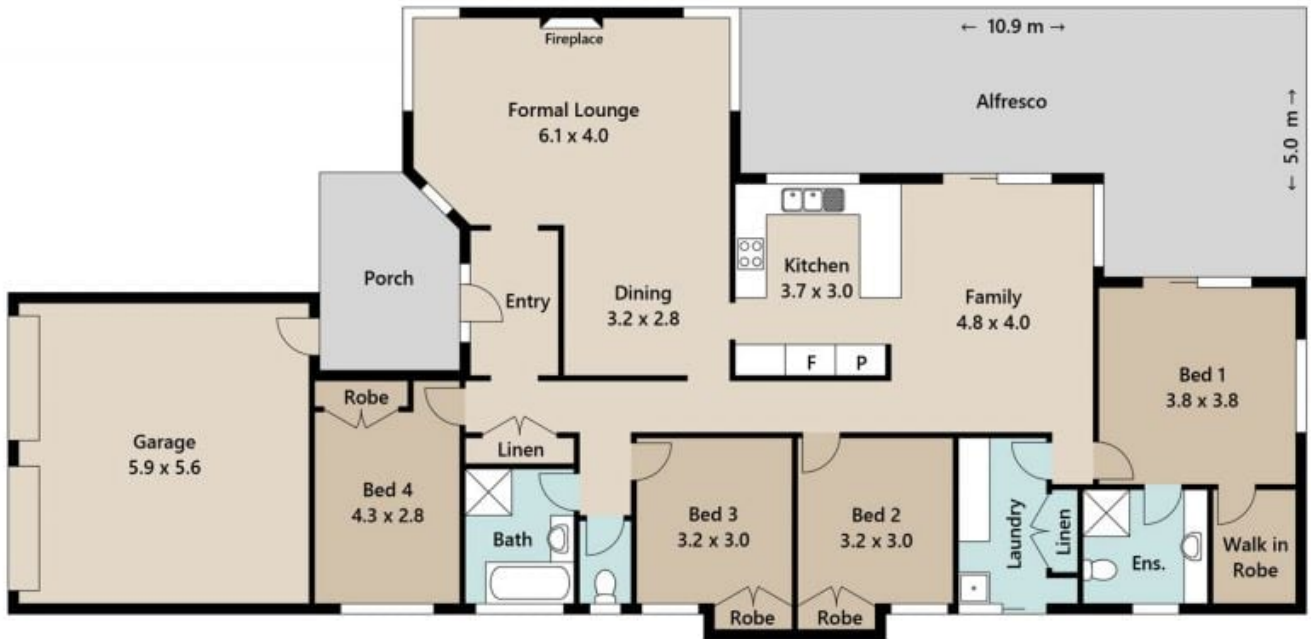

Another Successful Result by the Team at Your Address

Price:

CONTACT AGENT

Love is the feeling you get when you step inside your own piece of paradise.

Lee & Roslyn

0414145010

**Approx. Area** | Internal 188 m<sup>2</sup> | External 52 m<sup>2</sup> | Total 240 m<sup>2</sup>

UNLESS OTHERWISE STATED, ALL DIMENSIONS ARE IN METRES. THIS PLAN AND INFORMATION CONTAINED WITHIN IS FOR ILLUSTRATIVE PURPOSES ONLY AND NOT GUARANTEED TO BE EXACT. INTERESTED PARTIES SHOULD MAKE THEIR OWN ENQUIRIES.