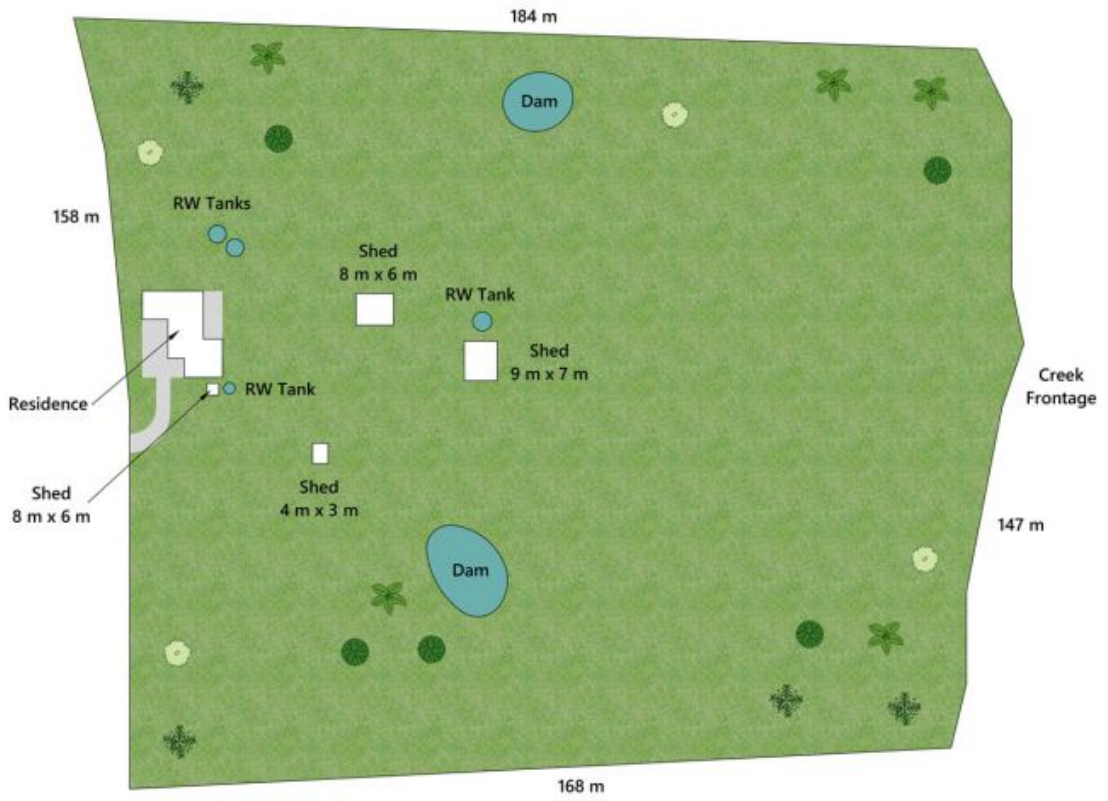

Lot Area | 27,770 m²