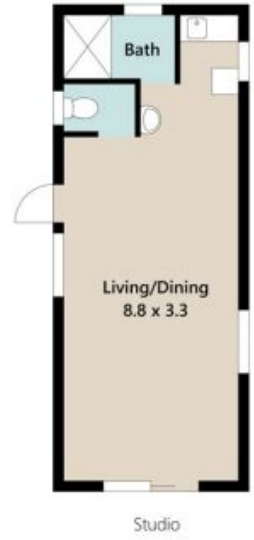

Approx. Floor Area | Internal 132 m² | External 126 m² | Total 258 m²