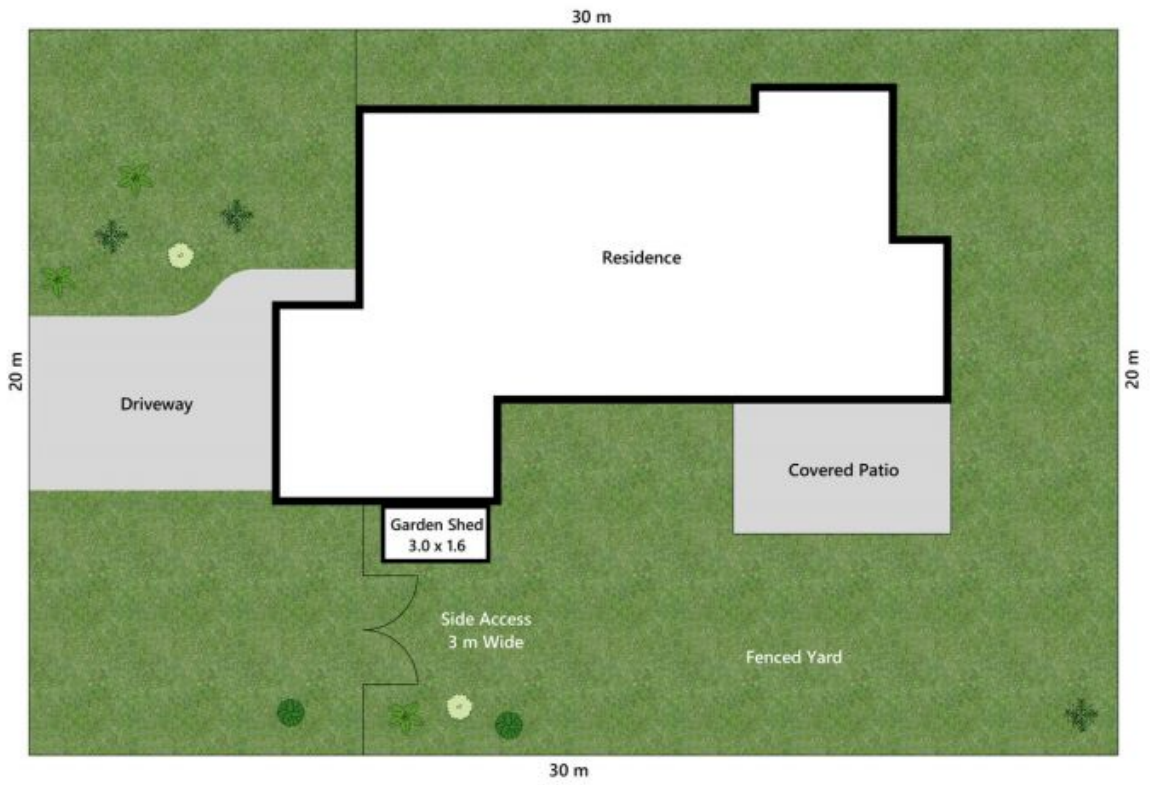

Lot Area | 600 m²