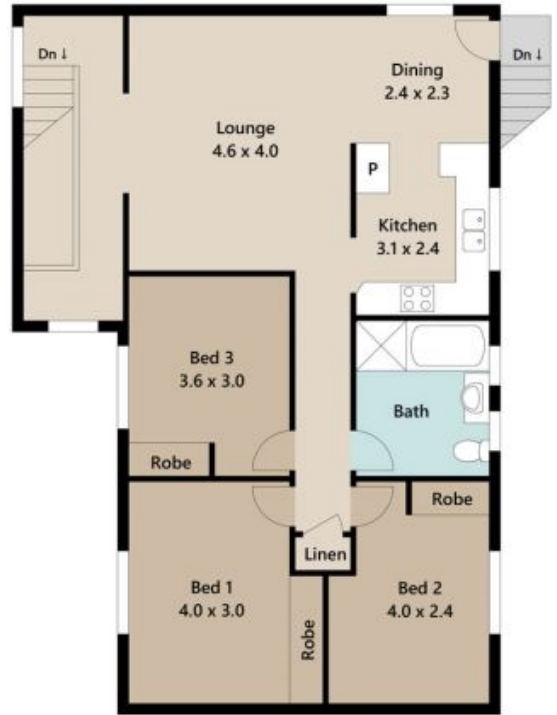

UPPER FLOOR

Approx. Floor Area | 197 m²