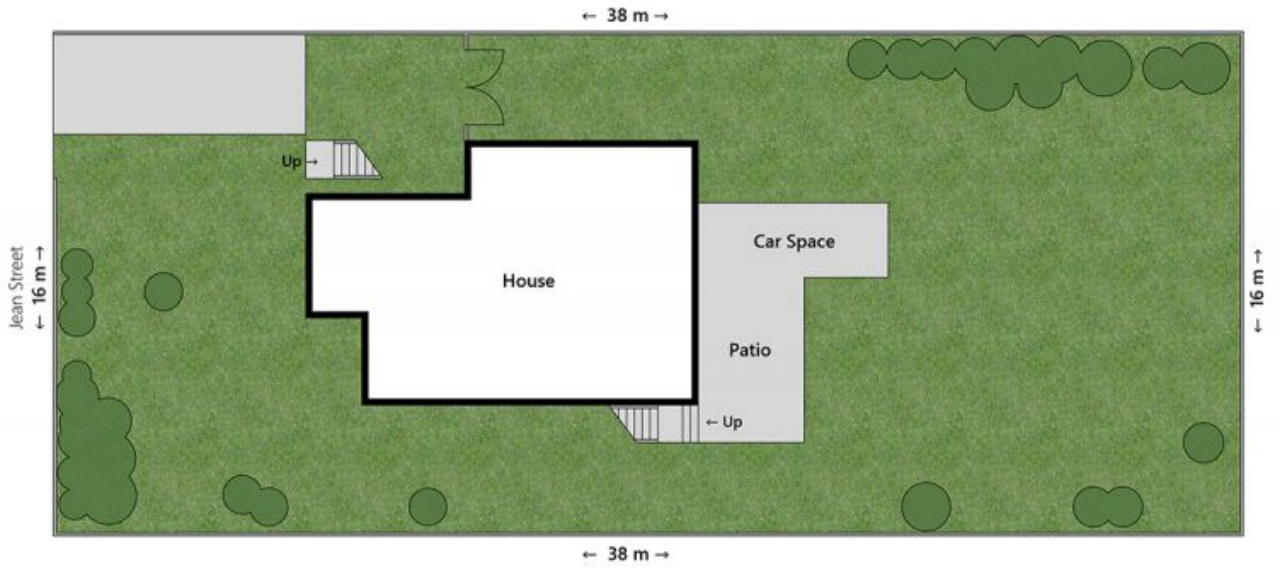

FIRST FLOOR
95 m²

GROUND FLOOR
85 m²

Lot Area 607 m²