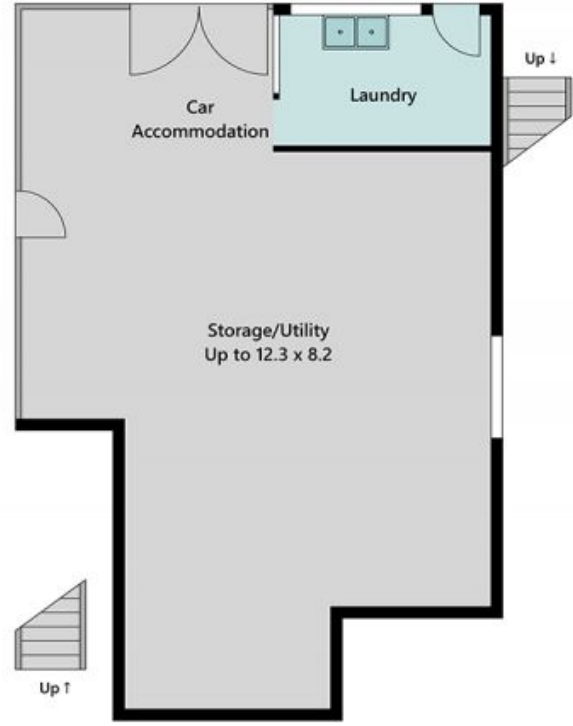

GROUND FLOOR
85 m²