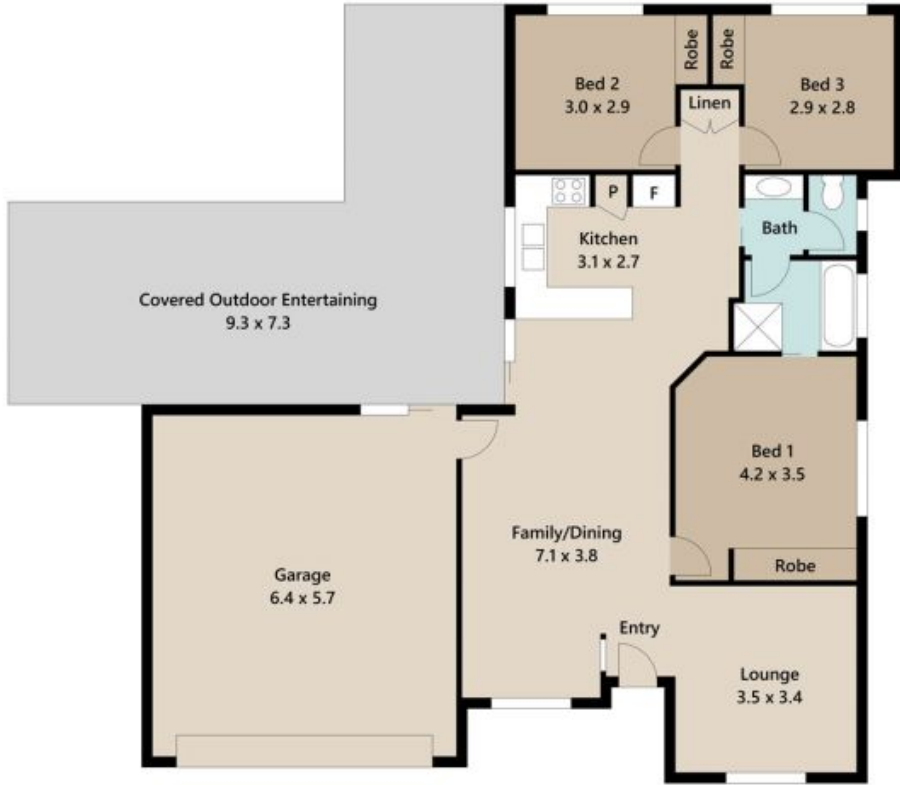

Approx. Floor Area | Internal 130 m² | External 46 m² | Total 176 m²