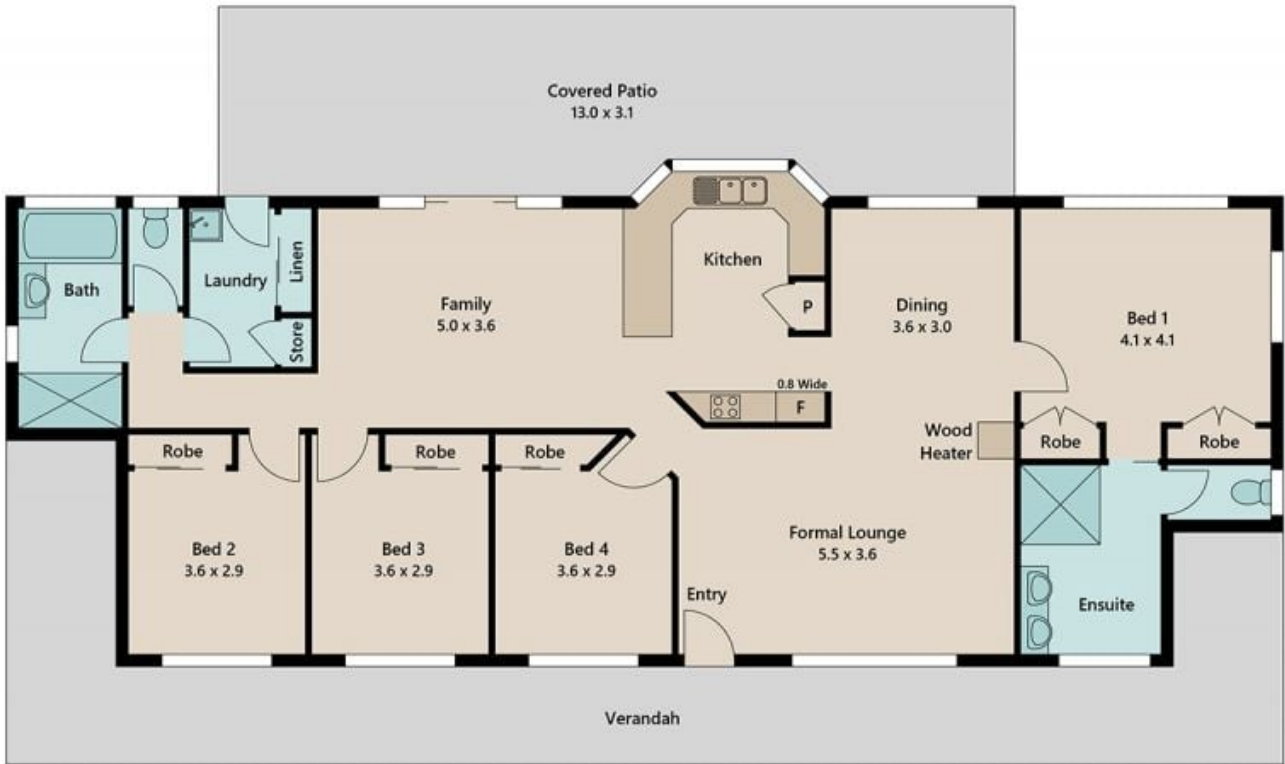

Internal Area 141 m² | External Area 83 m² | Total Area 224 m²