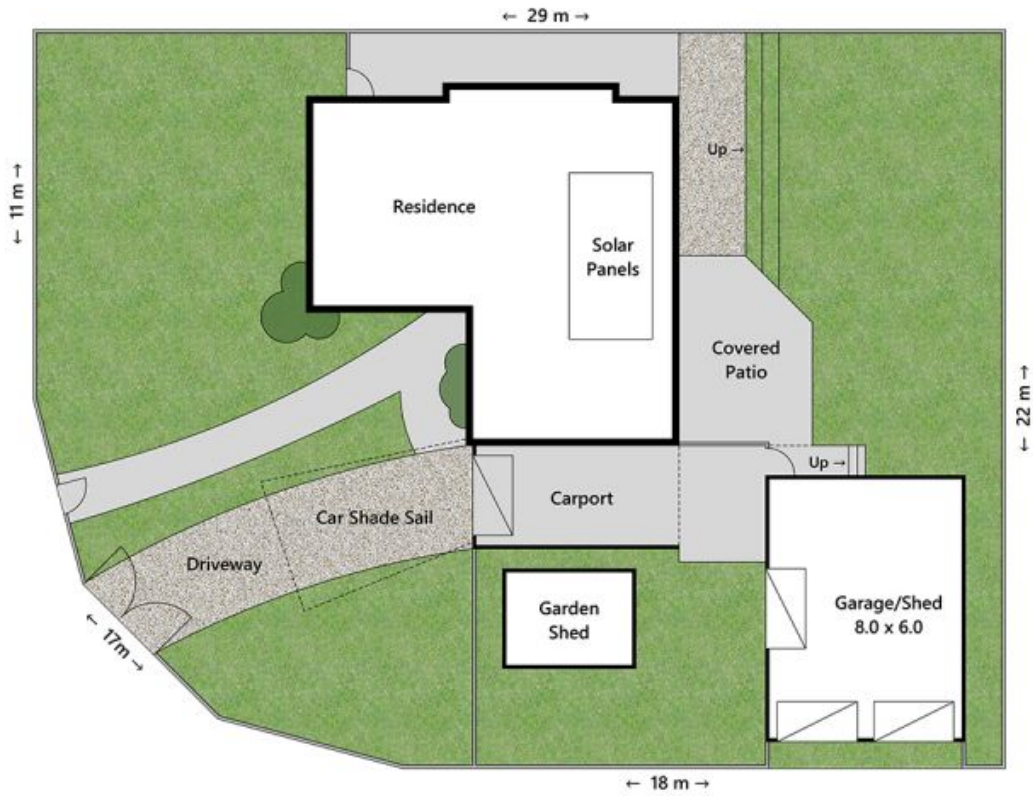

Lot Area 604 m²