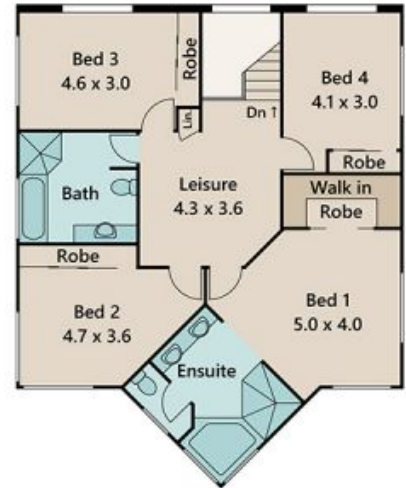

First Floor

Internal Area 321 m² | External Area 45 m² | Total Area 366 m²