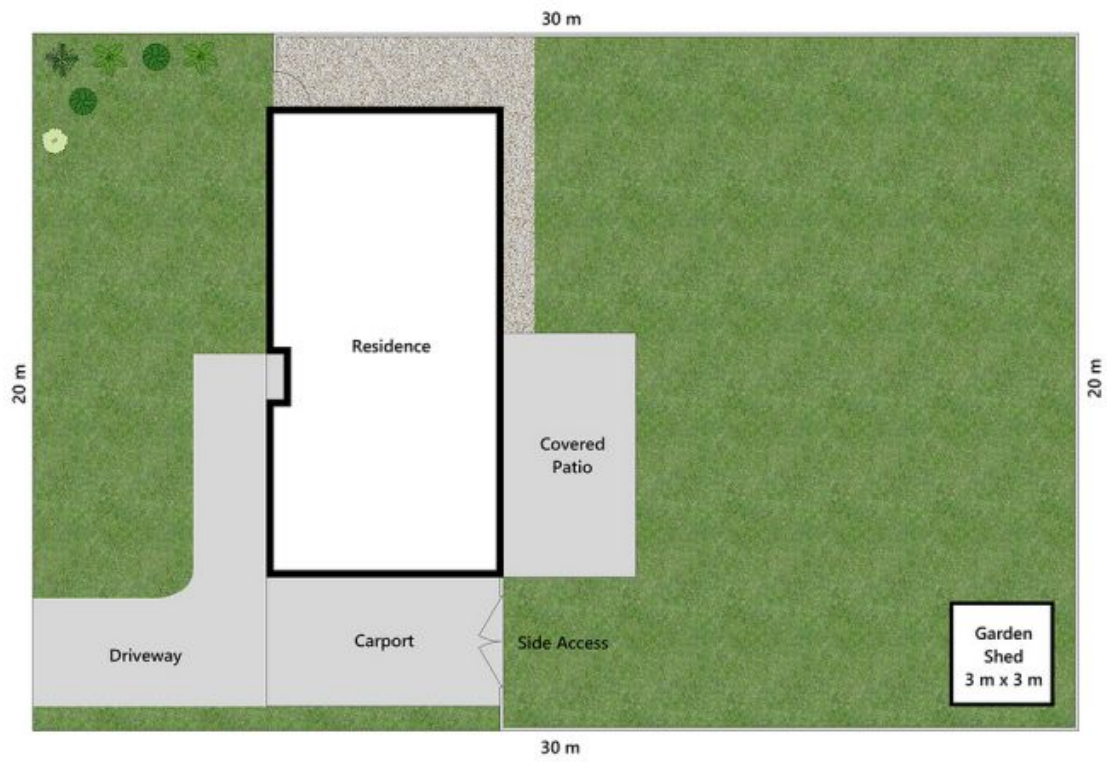

Lot Area | 600 m²