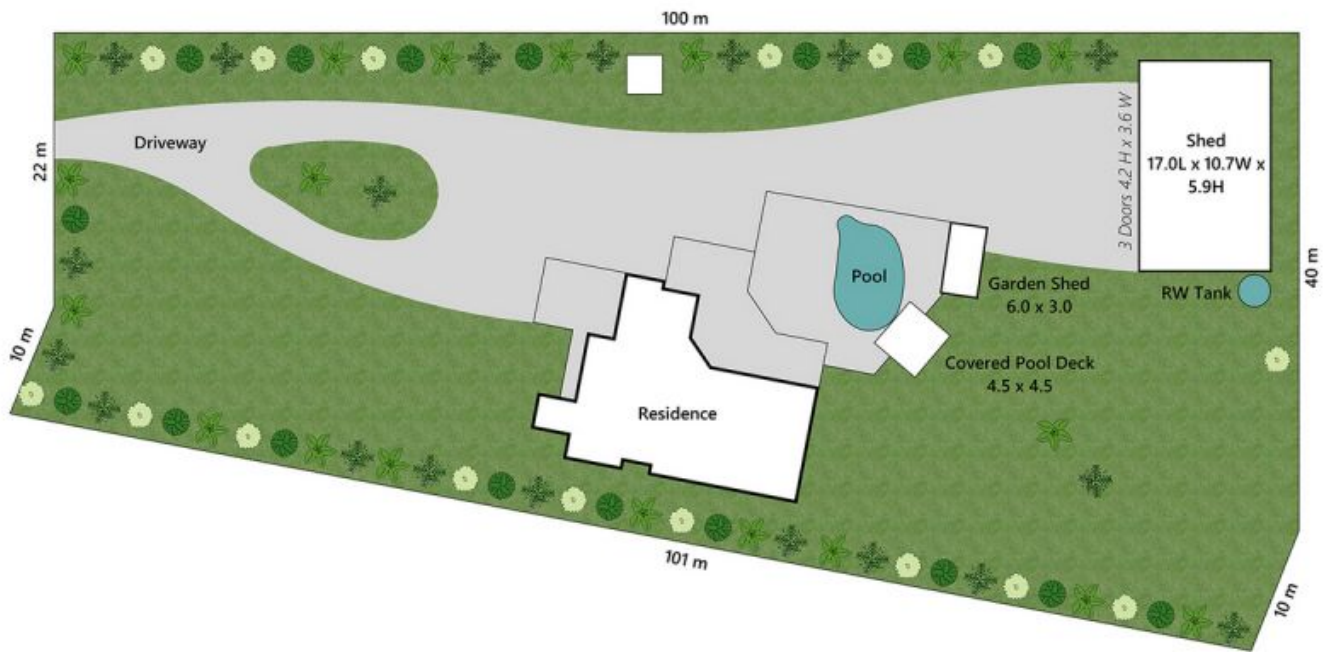

Lot Area | 4,100 m²