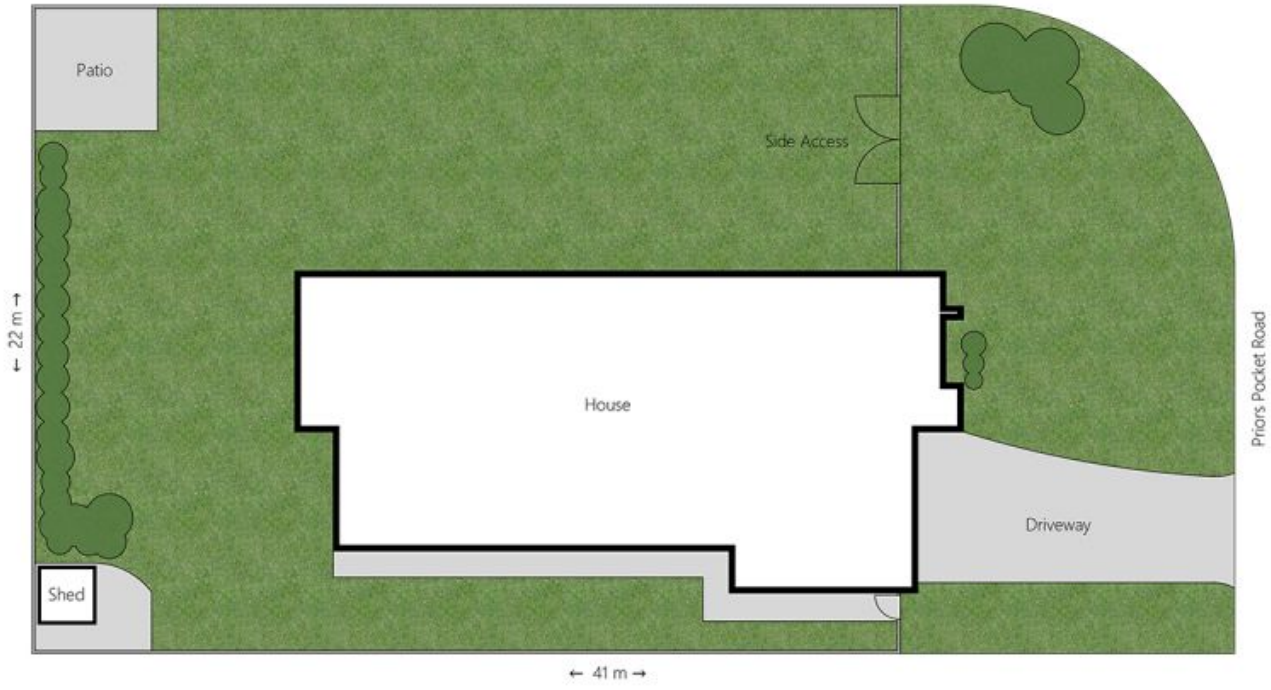

Mallee Circuit

SITE PLAN